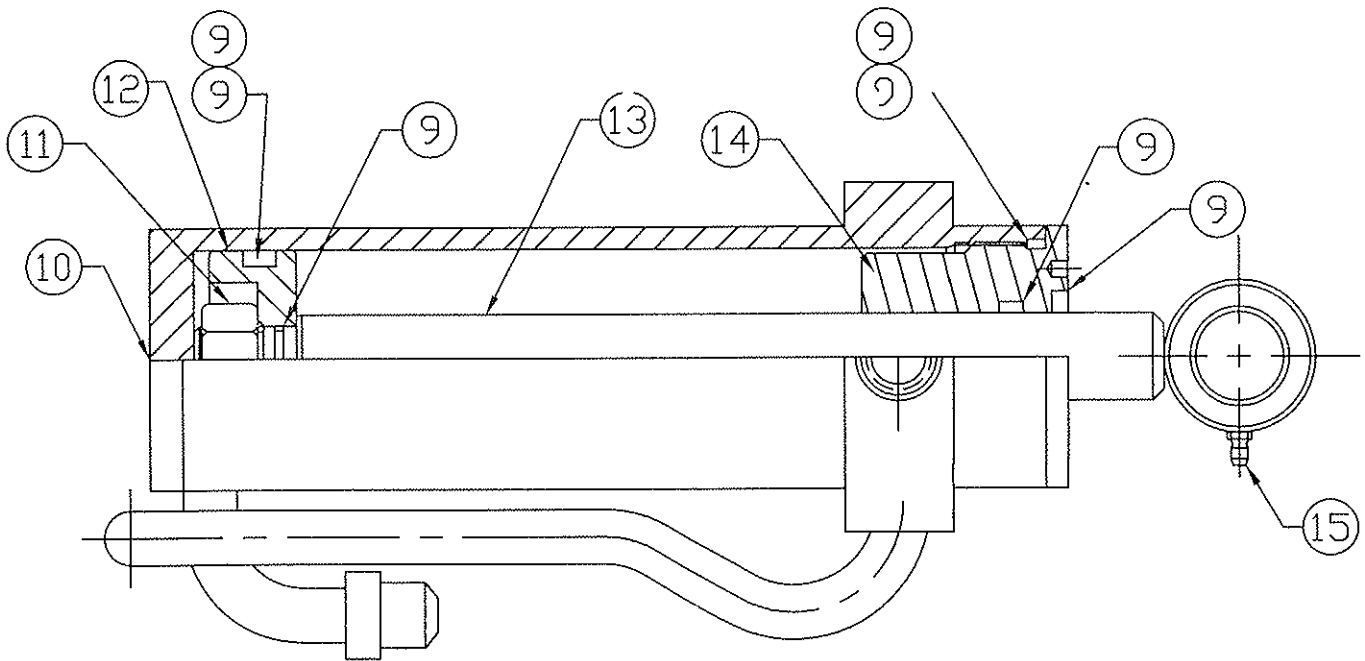

Hydraulic Cylinders

7-2

Item	Part No.	Description	Qty.
1	1127542	BUTT CLEVIS, RAMLOK 2.00"	1
2	1125114	LOCKNUT	1
3	1127546	RETAINING WIRE, 2.00"	2
4	1127550	PISTON, RL-20L-13.5	1
5	1127553	SHAFT, RL-20L-13.5	1
6	1127554	BARREL, RL-20L-13.5	1
7	1127555	CYL. HEAD, RAMLOK 2.00"	1
8	1127558	SEAL, KIT RL-20L-13.5 (LIFT CYLINDER)	1
9	1128406	TILT CYLINDER SEAL KIT	1
10	1125115	BARREL	1
11	1125114	LOCKNUT	1
12	1125113	PISTON	1
13	1125112	SHAFT	1
14	1125111	GLAND	1
15	1122759	GREASE ZERK	1