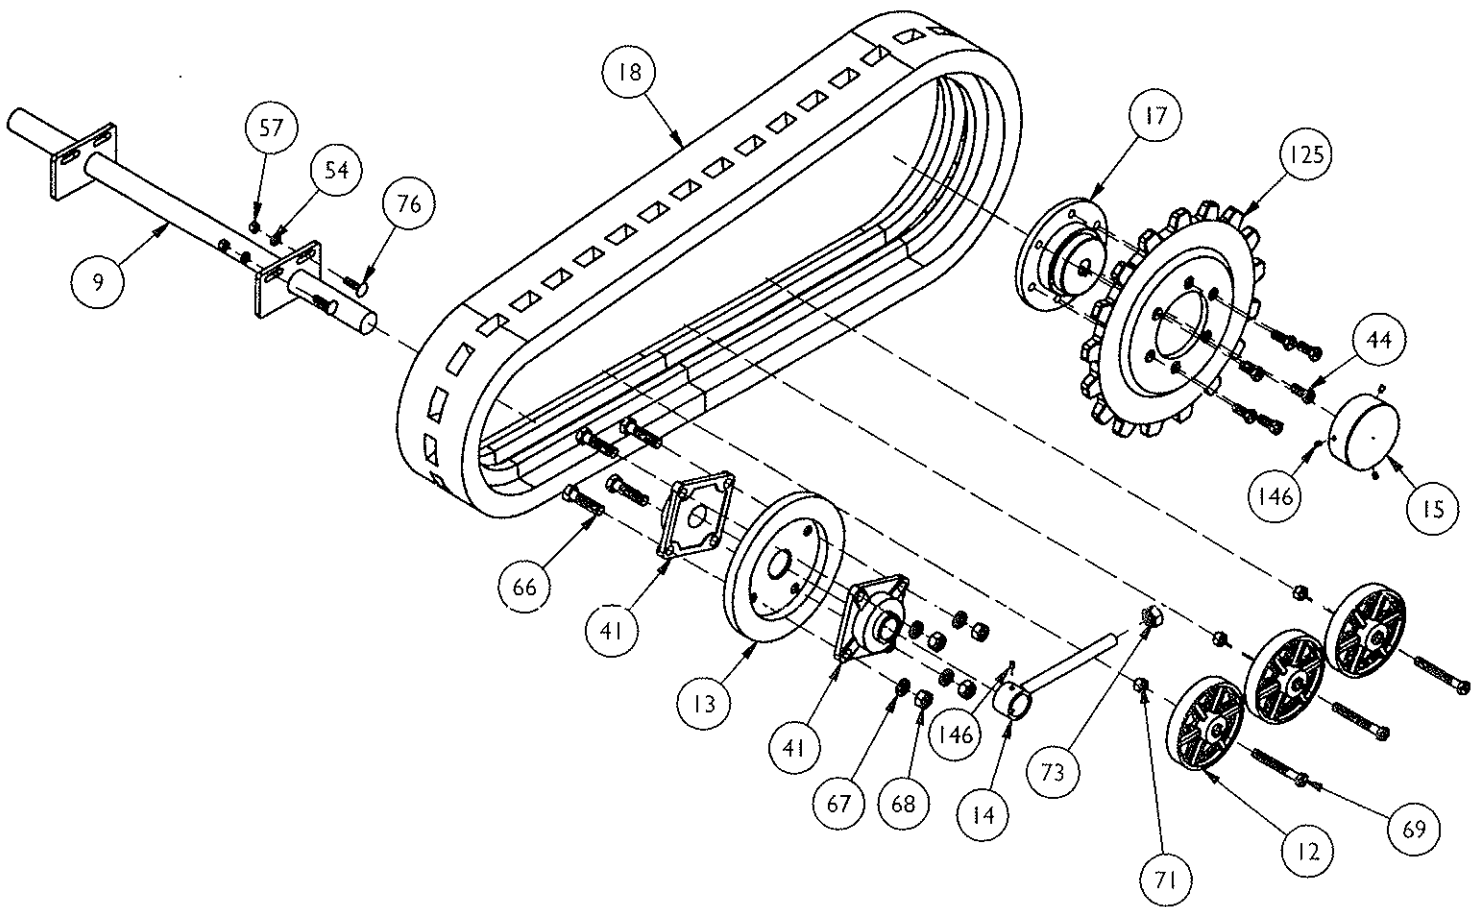

Track Assembly

4-1

Track Assembly

4-2

Item	Part No.	Description	Qty.
9	1265155	1 1/2" AXLE WELDMENT	1
12	1265135	BOGIE WHEEL	6
13	1265163	FRONT IDLER WELDMENT	2
14	1265168	TENSIONER WELDMENT	2
15	1265160	DUST CAP	2
17	1265158	MACHINED DRIVE HUB	2
18	1265020	RUBBER TRACK - 150mm x 72mm x 39	2
41	1117176	1 1/2" FLANGE BEARING UCF208-24	4
44	1102509	WHEEL BOLT - 1/2" X 7/8" UNF, 60° TAPER, PLATED	12
54	1102590	3/8" SPLIT SPRING LOCK WASHER, PLATED	48
57	1102536	3/8" UNC HEX LK. NUT GR.5 PLATED	13
66	1102103	5/8" X 2 1/2" UNC GR. 5 PLATED HEX BOLT	8
67	1102594	5/8" SPLIT SPRING LOCK WASHER, PLATED	8
68	1102540	5/8" UNC HEX NUT GR.5 PLATED	8
69	1102058	1/2" X 4" UNC GR. 5 PLATED HEX BOLT	6
71	1102537	1/2" UNC HEX NYLOCK NUT, GR.5 PLATED	6
73	1102545	3/4" UNC HEX NUT GR.5 PLATED	2
76	1102379	3/8" X 1 1/2" UNC CARRIAGE BOLT GR. 5	4
125	1265175	DRIVE SPROCKET	2
146	1102468	SETSCREW, 1/4" UNC X 3/8" LG., SOCKET HEAD	8