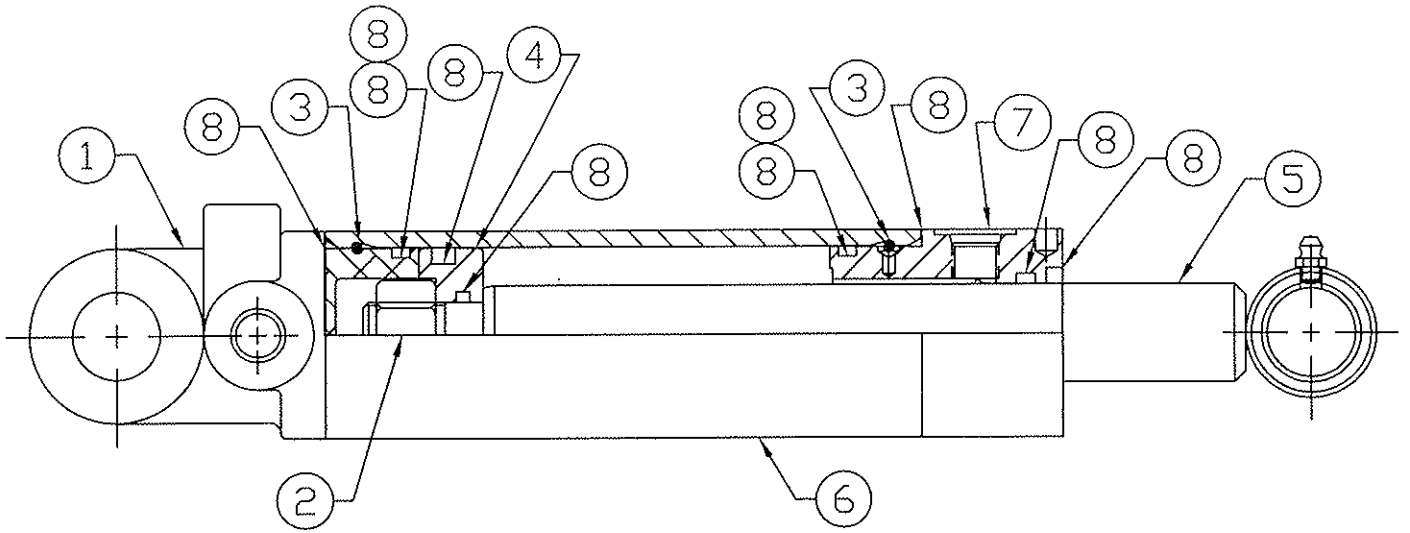

Hydraulic Cylinders

7-2

Item	Part No.	Description	Qty.
1	1127542	BUTT CLEVIS, RAMLOK 2.00"	1
2	1125114	LOCKNUT	1
3	1127546	RETAINING WIRE, 2.00"	2
4	1127550	PISTON, RL-20L-13.5	1
5	1127553	SHAFT, RL-20L-13.5	1
6	1127554	BARREL, RL-20L-13.5	1
7	1127555	CYL. HEAD, RAMLOK 2.00"	1
8	1127558	SEAL, KIT RL-20L-13.5 (LIFT CYLINDER)	1
9	1128406	TILT CYLINDER SEAL KIT	1
10	1125115	BARREL	1
11	1125114	LOCKNUT	1
12	1125113	PISTON	1
13	1125112	SHAFT	1
14	1125111	GLAND	1
15	1122759	GREASE ZERK	1