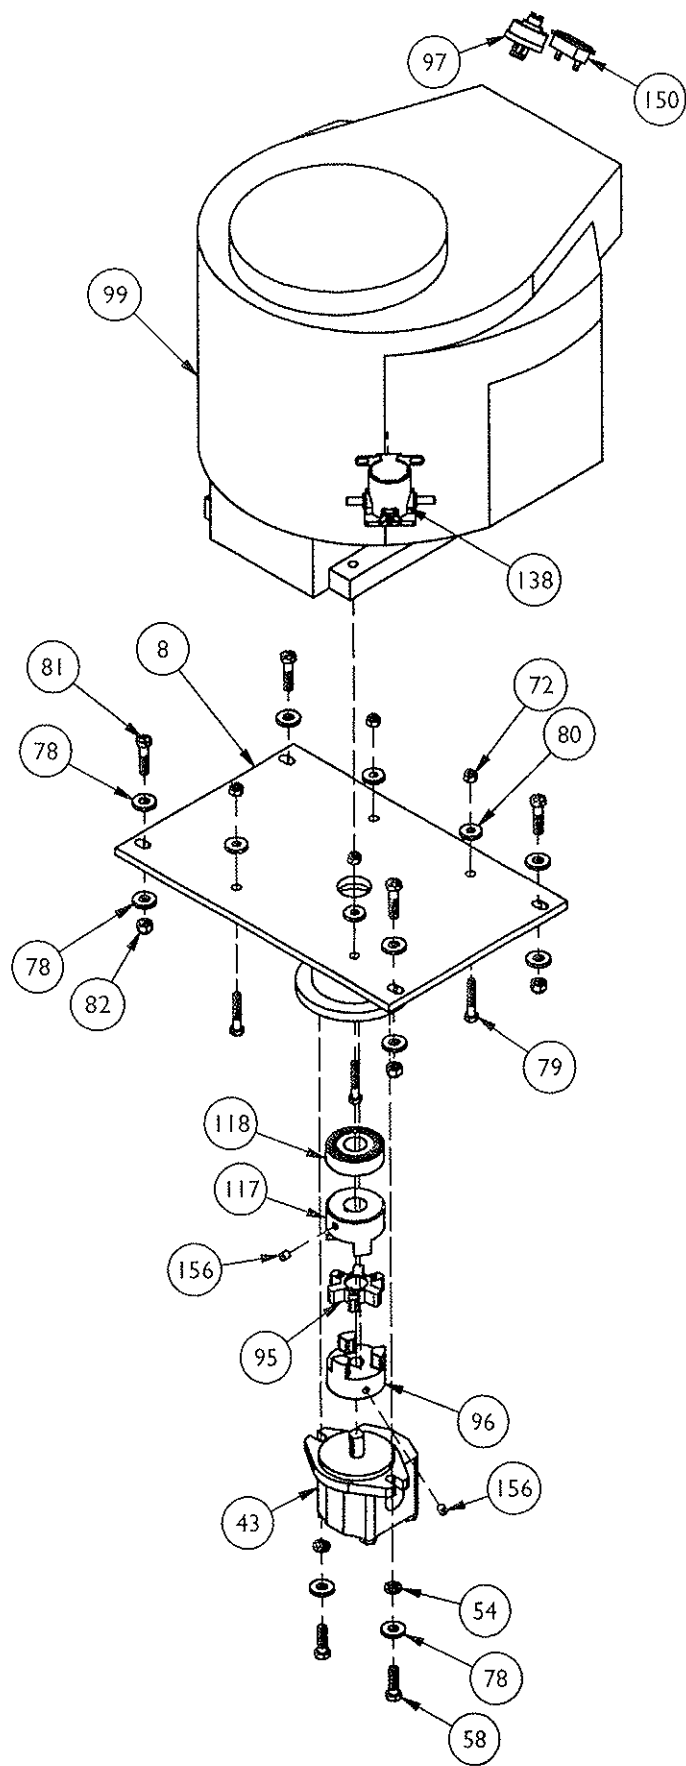

23hp Kawasaki Engine (FH680V)

8-2

Item	Part No.	Description	Qty.
8	1265130	ENGINE MOUNT WELDMENT	1
43	1179325	GEAR PUMP, 11cc	1
54	1102590	3/8" SPLIT SPRING LOCK WASHER, PLATED	48
58	1101998	3/8" X 1 1/4" UNC GR. 5 PLATED HEX BOLT	12
72	1102521	5/16" UNC HEX LK. NUT GR.5 PLATED	15
78	1102609	3/8" FLAT WASHER, PLATED	10
79	1101953	5/16" X 1 3/4" UNC GR. 5 PLATED HEX BOLT	7
80	1102608	5/16" FLAT WASHER, PLATED	4
81	1102002	3/8" X 1 1/2" UNC GR. 5 PLATED HEX BOLT	6
82	1102526	3/8" UNC HEX NYLOCK. NUT GR.5 PLATED	12
95	1117183	MARTIN HYTREL SPIDER COUPLING	1
96	1117180	HALF LOVEJOY COUPLING, L099 X 5/8", 5/32" KEYED	1
97	1190062	KEYSWITCH , INDAK 3Z463A	1
99	1190109	KAWASAKI FH680V 23HP AIR COOLED ENGINE	1
117	1117083	HALF LOVEJOY COUPLING, L099 X 1", KEYED	1
118	1128347	BEARING, PPP-R16-2RS	1
138	1235514	STARTER SOLENOID, KAWASAKI FH680V	1
150	1234533	TACH/HOURMETER	1
156	1102470	SETScrew, 5/16" UNC X 3/8" LG., SOCKET HEAD	2
NOT SHOWN	1190012	CHOKE CABLE ASSEMBLY	1
NOT SHOWN	1190013	THROTTLE CABLE ASSEMBLY	1
NOT SHOWN	1117194	OIL DRAIN VALVE	1
NOT SHOWN	1231563	HEATER HOSE, 1/2" ID	2ft.
NOT SHOWN	1190117	WIRING HARNESS, WB1500, KAWASAKI FH680V	1