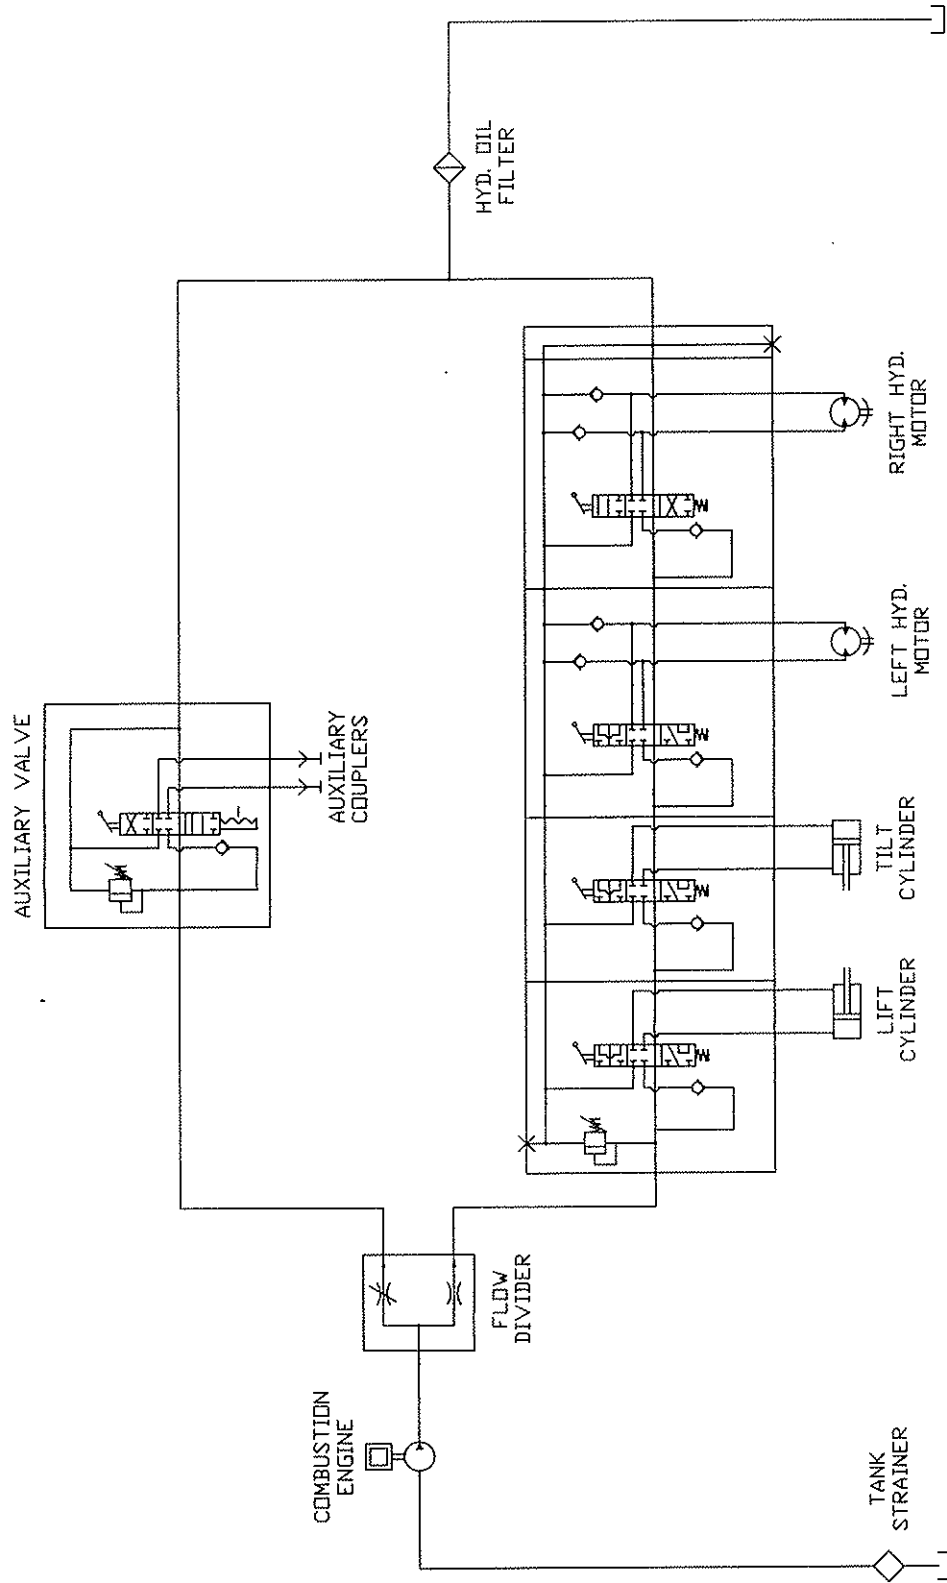

Track Assembly

4-1

Track Assembly

4-2

Item	Part No.	Description	Qty.
9	1265155	1 1/2" AXLE WELDMENT	1
12	1265135	BOGIE WHEEL	6
13	1265163	FRONT IDLER WELDMENT	2
14	1265168	TENSIONER WELDMENT	2
15	1265160	DUST CAP	2
17	1265158	MACHINED DRIVE HUB	2
18	1265020	RUBBER TRACK - 150mm x 72mm x 39	2
41	1117176	1 1/2" FLANGE BEARING UCF208-24	4
44	1102509	WHEEL BOLT - 1/2" X 7/8" UNF, 60° TAPER, PLATED	12
54	1102590	3/8" SPLIT SPRING LOCK WASHER, PLATED	48
57	1102536	3/8" UNC HEX LK. NUT GR.5 PLATED	13
66	1102103	5/8" X 2 1/2" UNC GR. 5 PLATED HEX BOLT	8
67	1102594	5/8" SPLIT SPRING LOCK WASHER, PLATED	8
68	1102540	5/8" UNC HEX NUT GR.5 PLATED	8
69	1102058	1/2" X 4" UNC GR. 5 PLATED HEX BOLT	6
71	1102537	1/2" UNC HEX NYLOCK NUT, GR.5 PLATED	6
73	1102545	3/4" UNC HEX NUT GR.5 PLATED	2
76	1102379	3/8" X 1 1/2" UNC CARRIAGE BOLT GR. 5	4
125	1265175	DRIVE SPROCKET	2
146	1102468	SETSCREW, 1/4" UNC X 3/8" LG., SOCKET HEAD	8