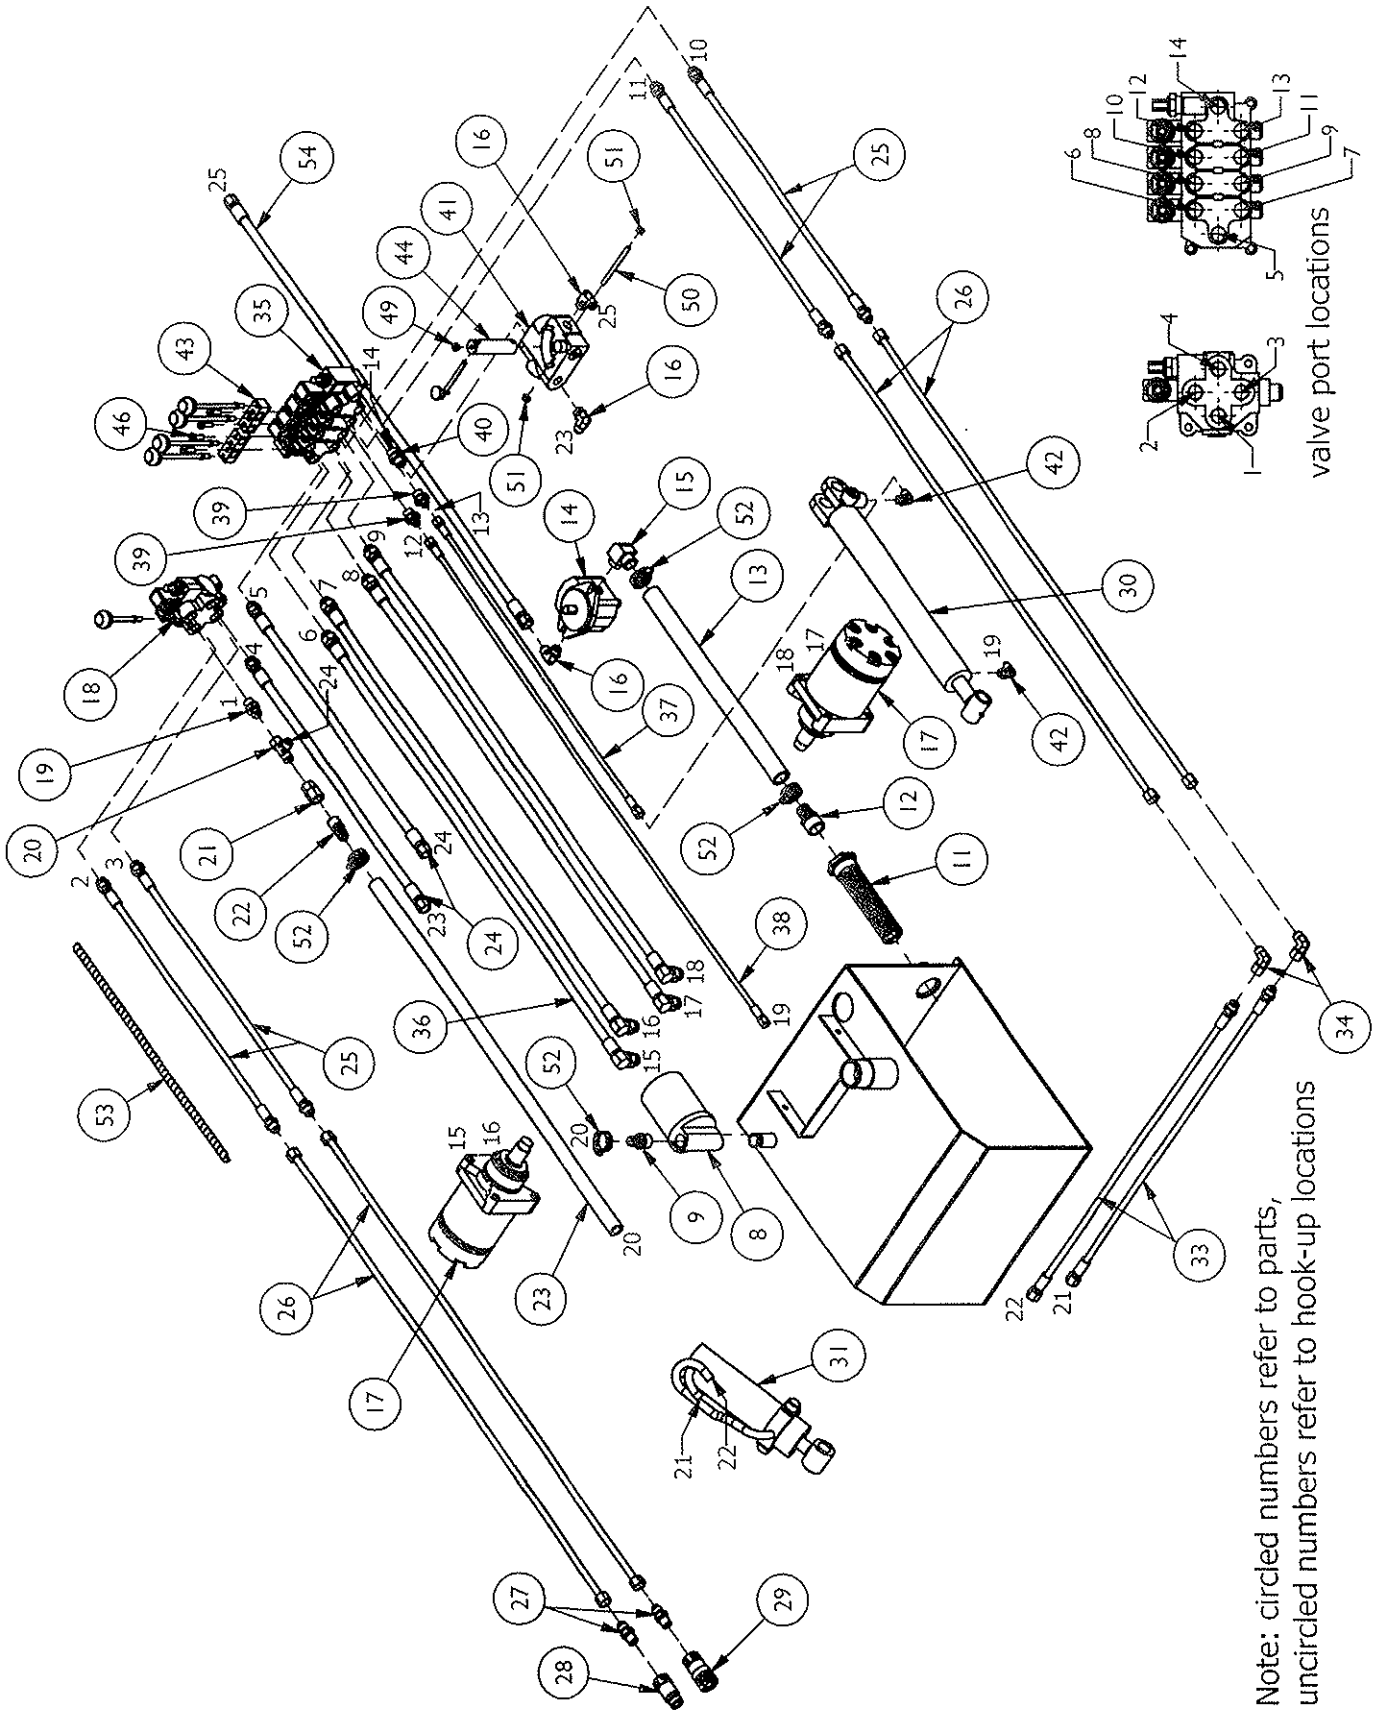

Track Assembly

4-1

Track Assembly

4-2

Item	Part No.	Description	Qty.
9	1265155	1 1/2" AXLE WELDMENT	1
12	1265135	BOGIE WHEEL	6
13	1265163	FRONT IDLER WELDMENT	2
14	1265168	TENSIONER WELDMENT	2
15	1265160	DUST CAP	2
17	1265158	MACHINED DRIVE HUB	2
18	1265020	RUBBER TRACK - 150mm x 72mm x 39	2
41	1117176	1 1/2" FLANGE BEARING UCF208-24	4
44	1102509	WHEEL BOLT - 1/2" X 7/8" UNF, 60° TAPER, PLATED	12
54	1102590	3/8" SPLIT SPRING LOCK WASHER, PLATED	48
57	1102536	3/8" UNC HEX LK. NUT GR.5 PLATED	13
66	1102103	5/8" X 2 1/2" UNC GR. 5 PLATED HEX BOLT	8
67	1102594	5/8" SPLIT SPRING LOCK WASHER, PLATED	8
68	1102540	5/8" UNC HEX NUT GR.5 PLATED	8
69	1102058	1/2" X 4" UNC GR. 5 PLATED HEX BOLT	6
71	1102537	1/2" UNC HEX NYLOCK NUT, GR.5 PLATED	6
73	1102545	3/4" UNC HEX NUT GR.5 PLATED	2
76	1102379	3/8" X 1 1/2" UNC CARRIAGE BOLT GR. 5	4
125	1265175	DRIVE SPROCKET	2
146	1102468	SETSCREW, 1/4" UNC X 3/8" LG., SOCKET HEAD	8