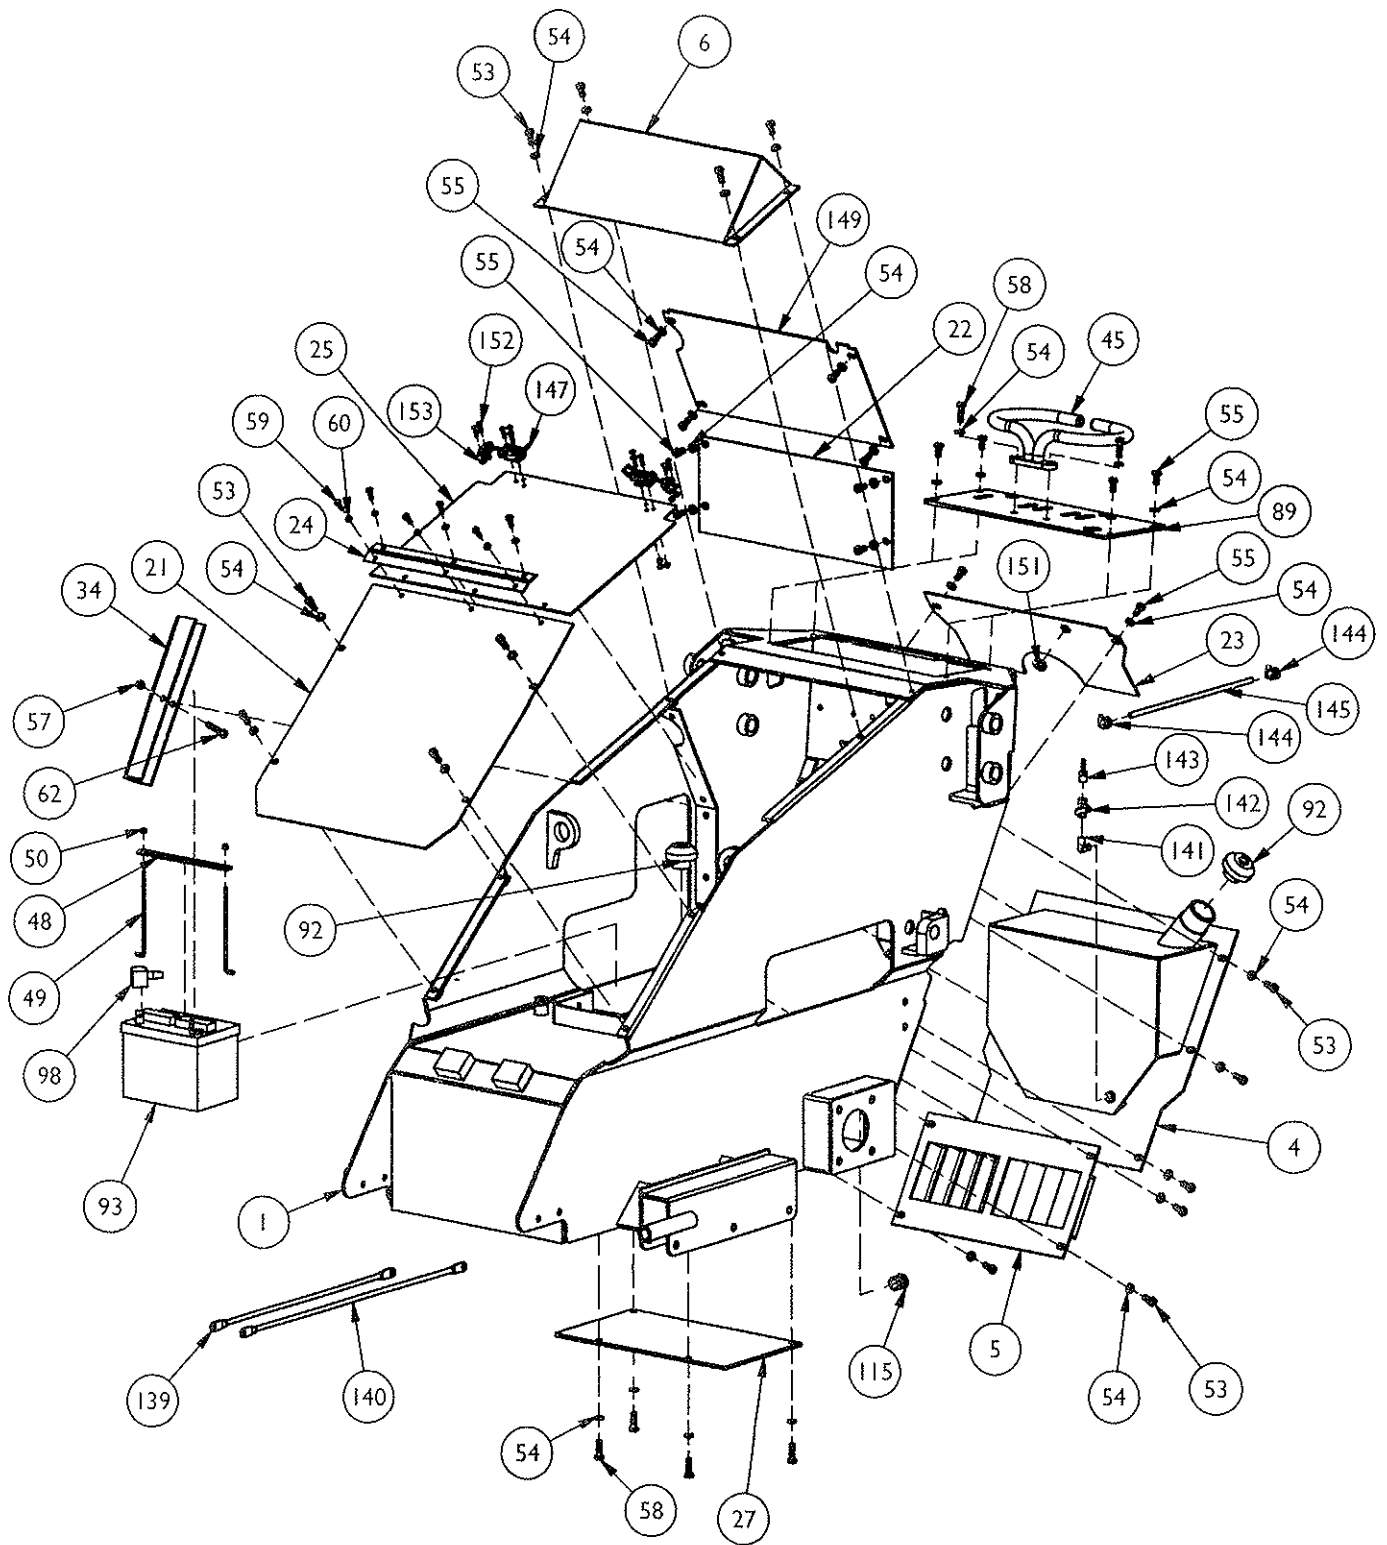

Body Assembly

2-2

Item	Part No.	Description	Qty.
1	1265100	WB1500 BODY	1
4	1265030	REAR ENCLOSURE	1
5	1265018	REAR ACCESS WELDMENT	1
6	1265025	TOP COVER - CONTROL	1
21	1265021	FRONT SHROUD COVER	1
22	1265124	HEAT SHROUD - MIDDLE	1
23	1265036	HEAT SHROUD - LOWER	1
24	1265023	HINGE - SHROUD	1
25	1265022	TOP SHROUD COVER	1
27	1265120	BOTTOM ACCESS PANEL	1
34	1265220	LIFT CYLINDER LOCK	1
45	1235083	OPERATOR BAR	1
48	1233158	BATTERY CROSS BAR - LONG	1
49	1230533	BATTERY TIE DOWN BOLT - SHORT	2
50	1102516	1/4" UNC HEX LK. NUT GR.5 PLATED	10
53	1102001	3/8" X 1" UNC GR. 5 PLATED HEX BOLT	24
54	1102590	3/8" SPLIT SPRING LOCK WASHER, PLATED	48
55	1101999	3/8" X 3/4" UNC GR. 5 PLATED HEX BOLT	16
57	1102536	3/8" UNC HEX LK. NUT GR.5 PLATED	13
58	1101998	3/8" X 1 1/4" UNC GR. 5 PLATED HEX BOLT	12
59	1101923	1/4" X 3/4" UNC GR. 5 PLATED HEX BOLT	6
60	1102588	1/4" SPLIT SPRING LOCK WASHER, PLATED	6
62	1102017	3/8" X 2 1/4" UNC GR. 5 PLATED HEX BOLT	1
89	1235048	TOP COVER	1
92	1190064	OIL/FUEL DOMED CAP	2
93	1179130	12V BATTERY	1
98	1234327	BATTERY TERMINAL COVER, RED	1
115	1122921	PLUG, 3/4" NPT	1
139	1265174	BATTERY CABLE, RED, 4GA. X 20" LG.	1
140	1235503	BATTERY CABLE, BLACK, 4GA. X 25" LG.	1
141	1128377	90° ELBOW, 1/4" NPT MALE X 1/4" NPT MALE	1
142	1124711	BALL VALVE, 1/4" NPT FEMALE (2)	1
143	1234712	ADAPTER, 1/4" NPT MALE X 1/4" HOSE BARB	1
144	1123184	GEAR CLAMP, 1/4" TO 3/4", SIZE 4	2
145	1190097	GAS LINE, BULK, 1/4" X 300FT.	1
147	1784300	DRAW LATCH ASSEMBLY	2
149	1265034	PLATE - UPPER HEAT SHROUD	1
151	1178865	GROMMET, 1/2" ID, 1/8" GROOVE WIDTH, 3/4" GROOVE DIA.	1
152	1101943	#10-24 X 3/4" UNC GR. 5 PLATED SCREW	10
153	1102578	#10-24 UNC HEX NYLOCK NUT GR.5 PLATED	10