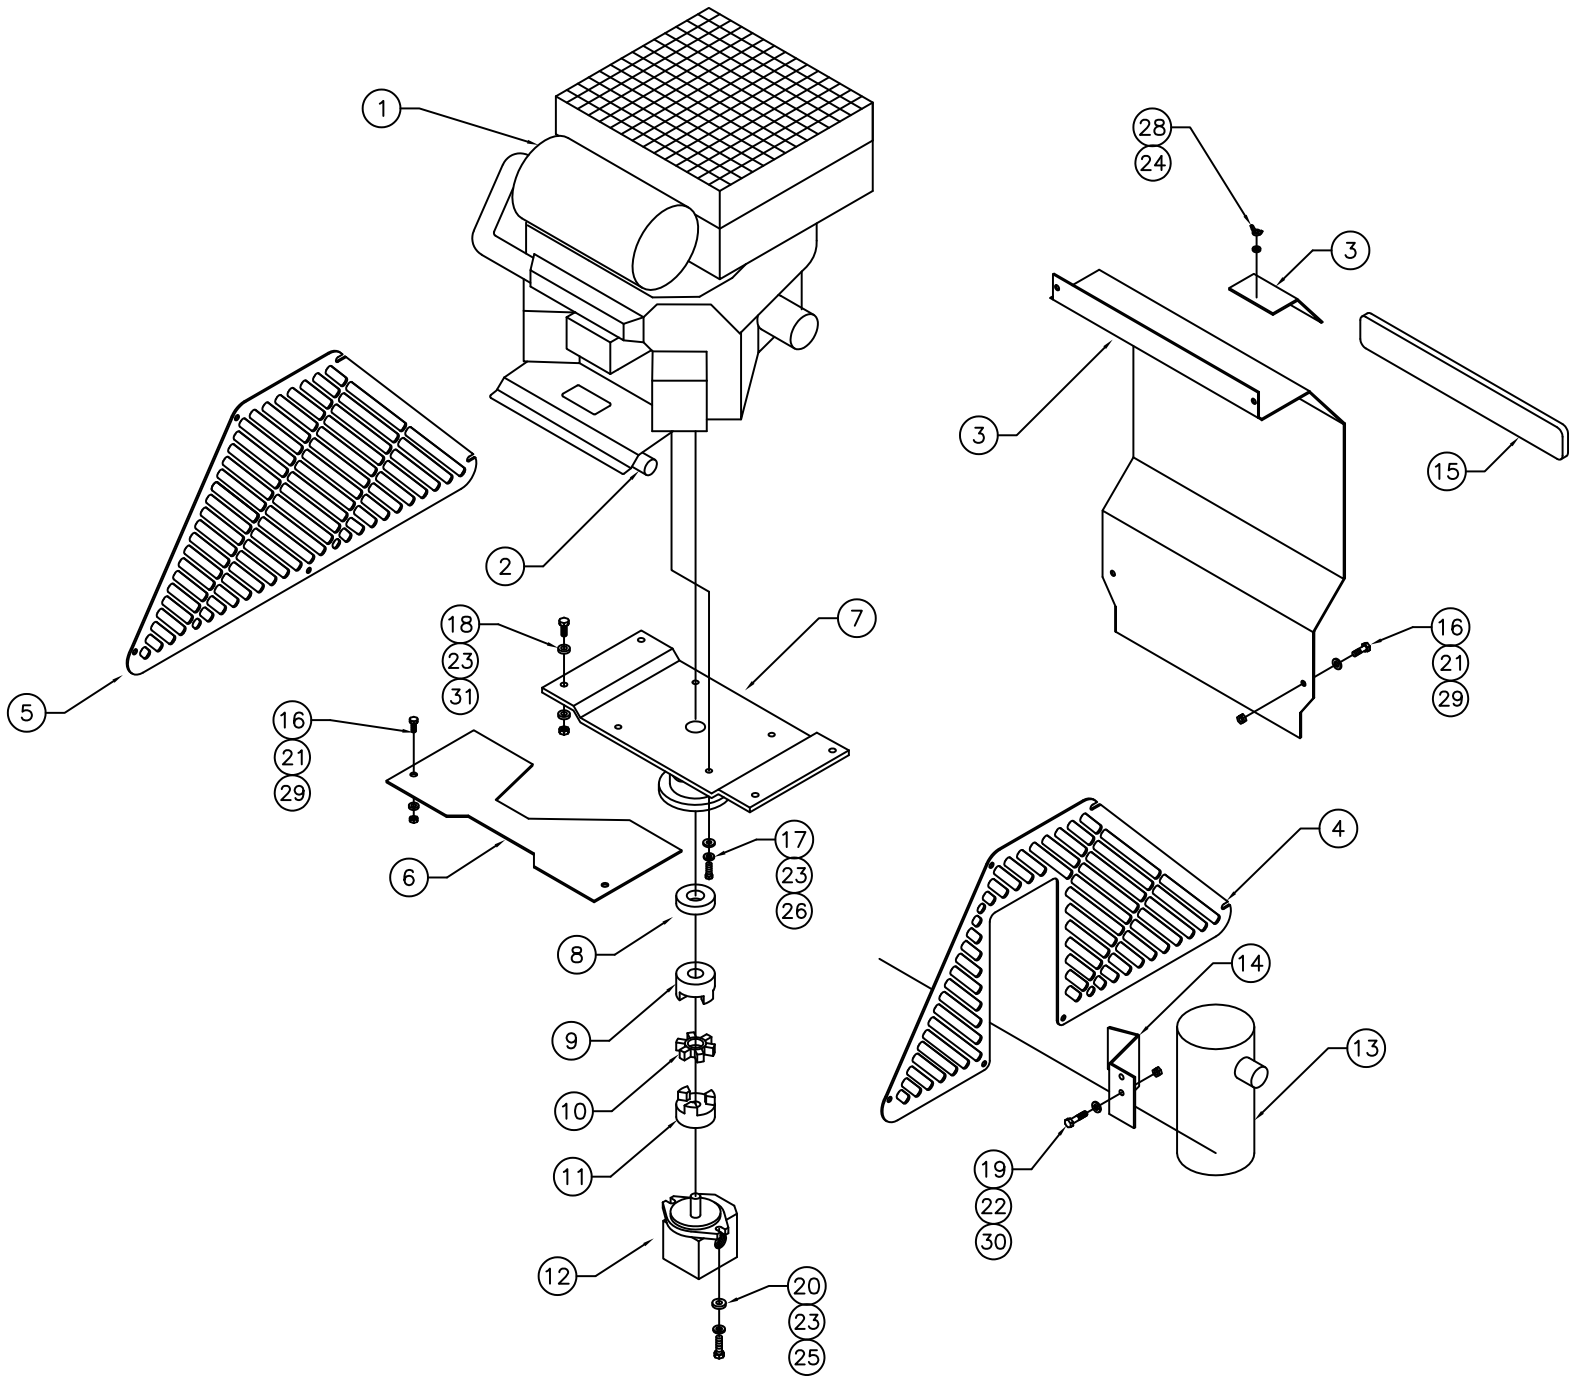

LIQUID COOLED ENGINE ASSEMBLY

KAWASAKI LIQUID COOLED ENGINE PARTS LIST

Item	P/N	Description	Qty.
1	1190104	FD-731V 23 HP LIQUID COOLED ENGINE	1
2	1235510	FD-731V EXHAUST MANIFOLD	1
3	1235092	INSTRUMENT PANEL	1
4	1235053	905 LEFT SIDE COVER	1
5	1235039	905 RIGHT SIDE COVER	1
6	1235054	FD-731V MUFFLER SHIELD	1
7	1235016	FD-731V ENGINE/PUMP MOUNT	1
8	1128353	BEARING, 1625 2RS	1
9	1117181	COUPLING HALF, 1 1/8" X 1/4" KEYED	1
10	1117076	SPYDER	1
11	1117180	COUPLING HALF, 5/8" X 5/32 KEYED	1
12	1179325	HYDRAULIC PUMP	1
13	1235511	FD-731V MUFFLER ASSEMBLY	1
14	1234592	EXHAUST SUPPORT BRACKET	1
15	1190100	OPERATOR PAD	1
16	1101950	GR. 5 UNC HEX BOLT, 5/16" X 1"	5
17	1107358	GR. 8.8 M8 X 1.25 X 25 HEX BOLT	4
18	1102002	GR. 5 UNC HEX BOLT, 3/8" X 1 1/2"	4
19	1101949	GR. 5 UNC HEX BOLT, 5/16" X 3/4"	2
20	1101998	GR. 5 UNC HEX BOLT, 3/8" X 1 1/4"	2
21	1102608	5/16" FLATWASHER	5
22	1102589	5/16" LOCKWASHER	2
23	1102609	3/8" FLATWASHER	14
24	1102588	1/4" LOCKWASHER	1
25	1102590	3/8" LOCKWASHER	2
26	1107067	8mm LOCKWASHER	4
27	1102589	5/16" LOCKWASHER	2
28	1102699	1/4" WINGNUT	1
29	1102521	GR. 5 UNC LOCKNUT, 5/16"	5
30	1102520	GR. 5 UNC NUT, 5/16"	2
31	1102526	GR. 5 UNC LOCKNUT, 3/8"	4
NS	1190013	THROTTLE CABLE	1
NS	1190012	CHOKE CABLE	1
NS	1234533	TACH/HOURMETER	1
NS	1190014	IGNITION SWITCH	1