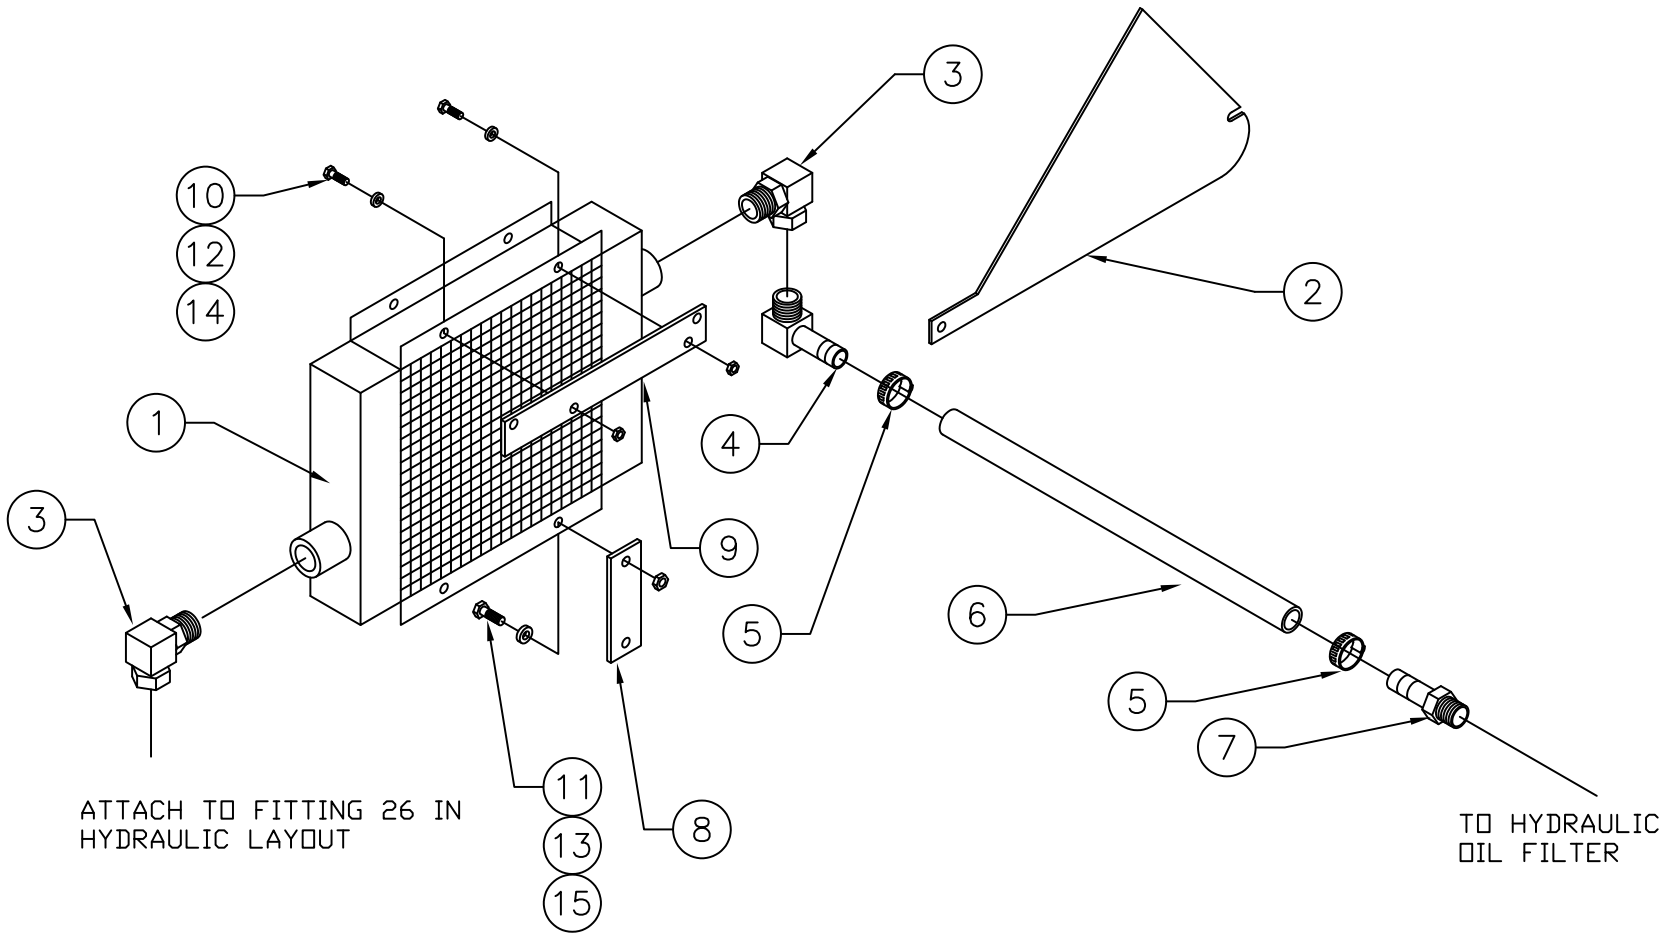

OIL COOLER ASSEMBLY

19

OIL COOLER PARTS LIST

Item	P/N	Description	Qty.
1	1127513	OIL COOLER	1
2	1234595	OIL COOLER COVER PLATE	1
3	1122941	90 DEGREE ELBOW, #12 ORBM SW X 3/4" NPTF SW	2
4	1190043	90 DEGREE ELBOW, 3/4" NPTM X 3/4" HOSE BARB	1
5	1123290	GEAR CLAMP	2
6	1235513	SUCTION LINE, 3/4" X 24" LONG	1
7	1190044	ADAPTOR, 3/4" HOSE BARB X 3/4" NPTM	1
8	1234593	UPPER OIL COOLER BRACKET	1
9	1234594	LOWER OIL COOLER BRACKET	1
10	1101923	GR. 5 UNC HEX BOLT, 1/4" X 3/4"	2
11	1101949	GR. 5 UNC HEX BOLT, 5/16" X 3/4"	1
12	1102607	FLATWASHER, 1/4"	2
13	1102608	FLATWASHER, 5/16"	1
14	1102527	GR. 5 UNC LOCKNUT, 1/4"	2
15	1102521	GR. 5 UNC LOCKNUT, 5/16"	1