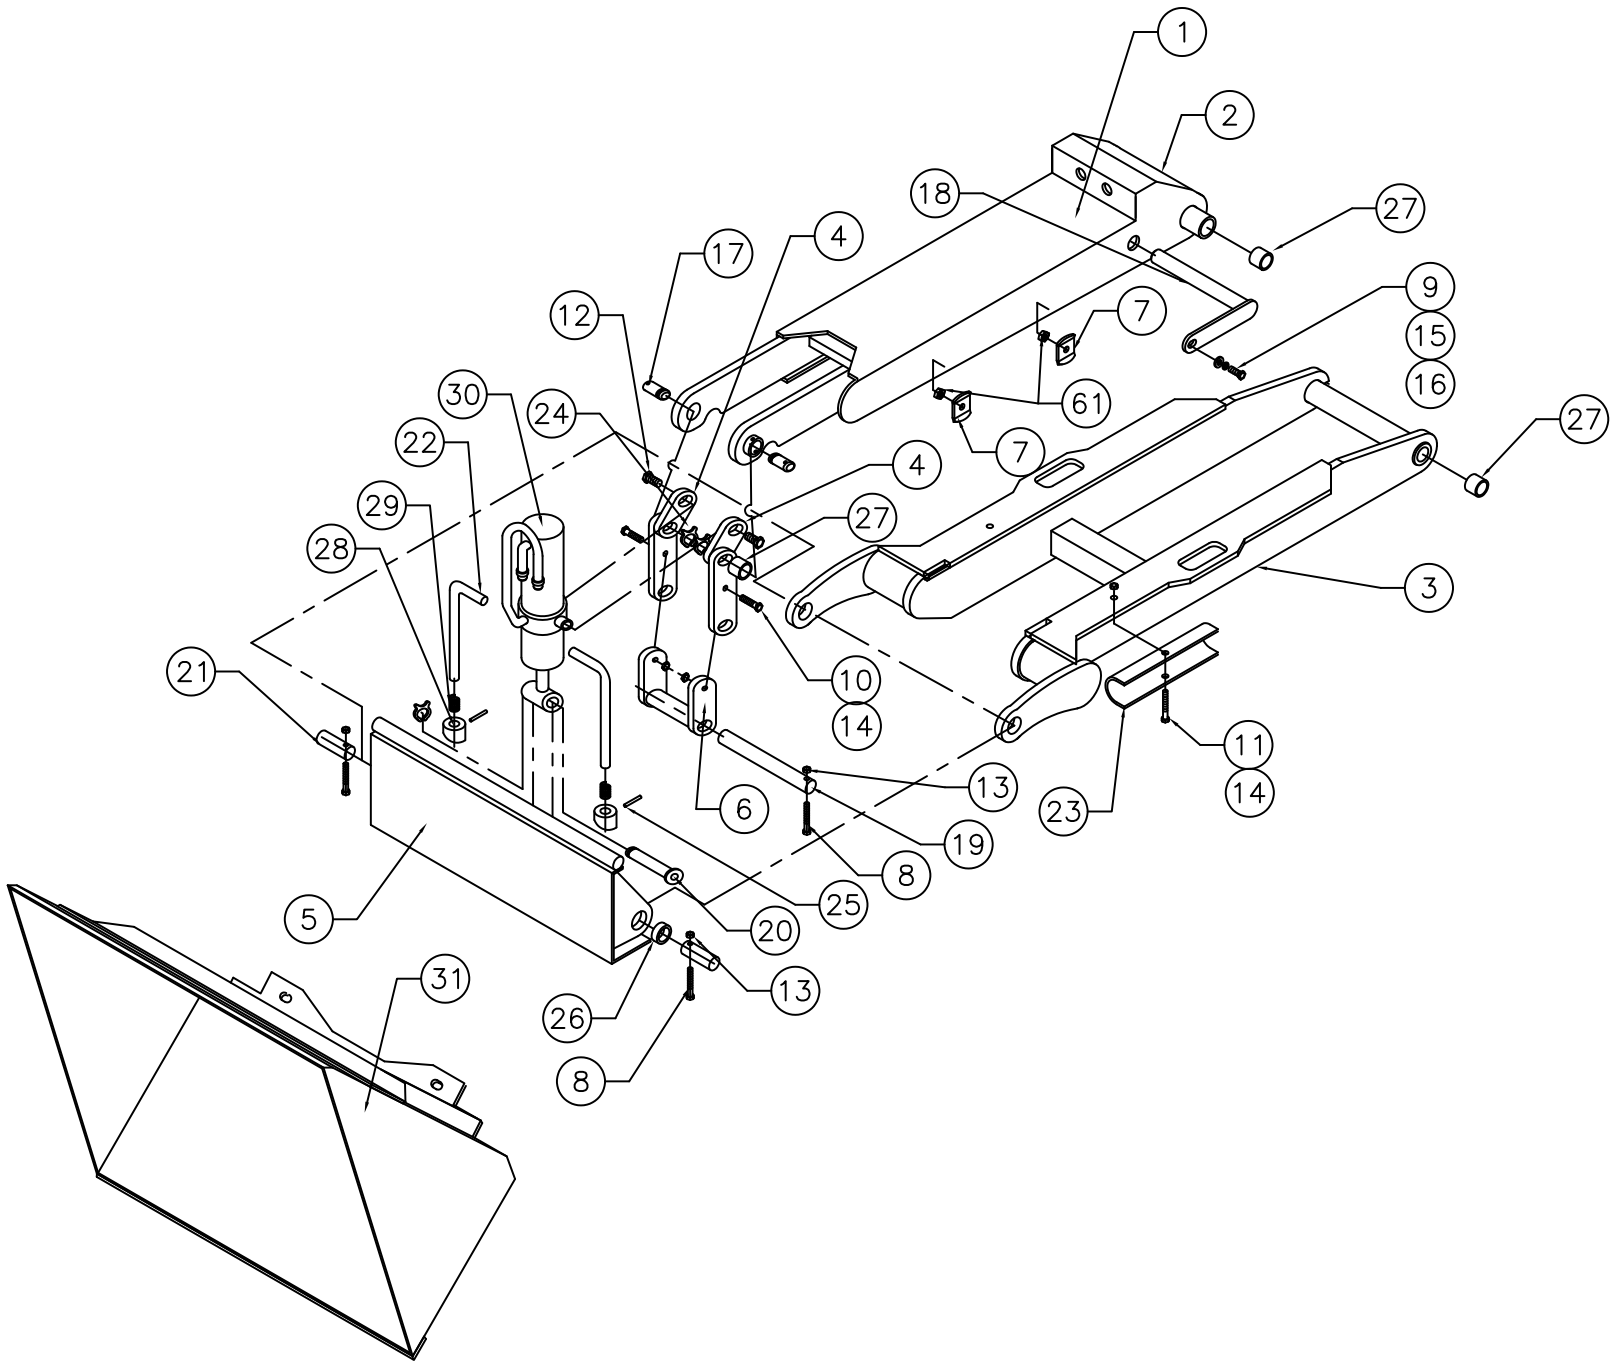

LIFT AND LEVELLING ARM ASSEMBLY

LIFT AND LEVELLING ARM PARTS LIST

Item	P/N	Description	Qty.
1	1234412	LIFT FRAME WELDMENT	1
2	1190026	LIFT ARM RUBBER	1
3	1234409	LEVELLING FRAME WELDMENT	1
4	1231111	LEFT SELF LEVELLING LINK	1
4	1231112	RIGHT SELF LEVELLING LINK	1
5	1231122	QUICK ATTACH BRACKET	1
6	1231123	CYLINDER SPACER	1
7	1707130	2 LINE CLAMP	2
8	1101954	GR. 5 UNC HEX BOLT, 5/16" X 2" LONG	3
9	1102001	GR. 5 UNC HEX BOLT, 3/8" X 1" LONG	2
10	1102002	GR. 5 UNC HEX BOLT, 3/8" X 1 1/2" LONG	2
11	1102006	GR. 5 UNC HEX BOLT, 3/8" X 3 1/2" LONG	1
12	1231171	CYLINDER RETAINING BOLT, MACHINED	2
13	1102521	GR. 5 UNC NYLOCK HEX NUT, 5/16"	3
14	1102536	GR. 5 UNC NYLOCK NUT, 3/8"	3
15	1102590	LOCKWASHER, 3/8"	2
16	1102609	FLATWASHER, 3/8"	2
17	1231073	PIN, 1" X 2 15/15"	2
18	1233148	PIN, 1 1/8" LIFT CYLINDER ARM PIN	1
19	1231046	PIN, DRILLED 1" X 8 3/8" LONG	1
20	1231044	PIN, GROOVE 1" X 3 1/2" LONG	1
21	1231047	PIN, DRILLED 1" X 2 11/16" LONG	2
22	1231118	QUICK ATTACH PIN	2
23	1234190	CYLINDER LOCK	1
24	1500115	PIN RETAINER	3
25	1102762	COTTER PIN	2
26	1115510	5/8" X 1" TENSION BUSHING	6
27	1115516	1" X 1" TENSION BUSHING	6
28	1231120	PIN PIVOT	2
29	1105620	SPRING	2
30	1127336	TILT CYLINDER	1
31	1232069	42" STANDARD BUCKET	1