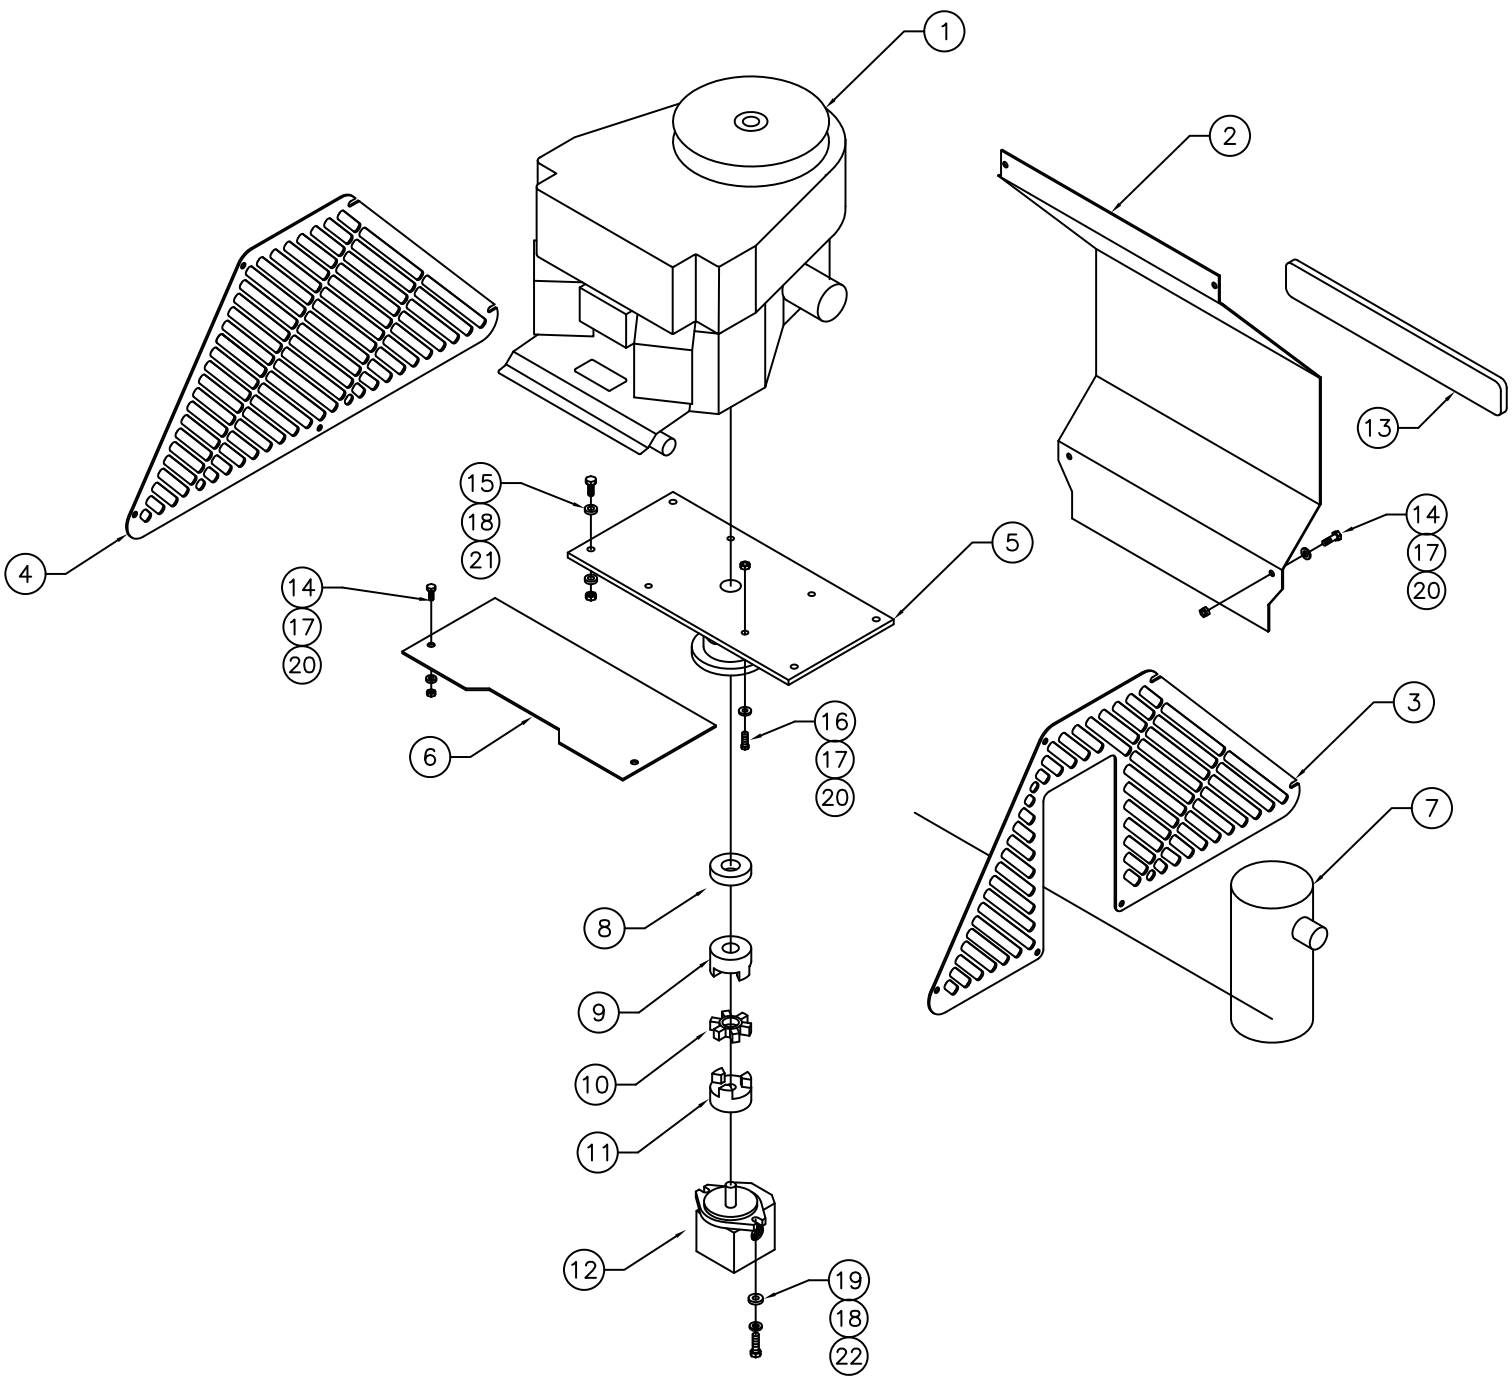

AIR COOLED ENGINE ASSEMBLY

KAWASAKI AIR COOLED ENGINE PARTS LIST

Item	P/N	Description	Qty.
1	1190109	FH-680V 23HP AIR COOLED ENGINE	1
2	1235089	FH-680V INSTRUMENT PANEL	1
3	1235053	905 LEFT SIDE COVER	1
4	1235039	905 RIGHT SIDE COVER	1
5	1235026	FH-680V PUMP/MOTOR MOUNT	1
6	1235049	FH-680V MUFFLER SHIELD	1
7	1235512	FH-680V MUFFLER	1
8	1128347	BEARING, PPP-R16-2RS	1
9	1117083	COUPLING HALF, 1" KEYED	1
10	1117076	SPYDER	1
11	1117180	COUPLING HALF, 5/8" KEYED	1
12	1179325	HYDRAULIC PUMP	1
13	1190100	OPERATOR PAD	1
14	1101950	GR. 5 UNC HEX BOLT, 5/16" X 1"	5
15	1102002	GR. 5 UNC HEX BOLT, 3/8" X 1 1/2"	4
16	1101953	GR. 5 UNC HEX BOLT, 5/16" X 1 3/4"	4
17	1102608	FLATWASHER, 5/16"	9
18	1102609	FLATWASHER, 3/8"	10
19	1101998	GR. 5 UNC HEX BOLT, 3/8" X 1 1/4"	2
20	1102521	GR. 5 UNC LOCK NUT, 5/16"	8
21	1102526	GR. 5 UNC LOCK NUT, 3/8"	4
22	1102590	LOCKWASHER, 3/8"	2
NS	1190013	THROTTLE CABLE	1
NS	1190012	CHOKE CABLE	1
NS	1234533	TACH/HOURMETER	1
NS	1190014	IGNITION SWITCH	1