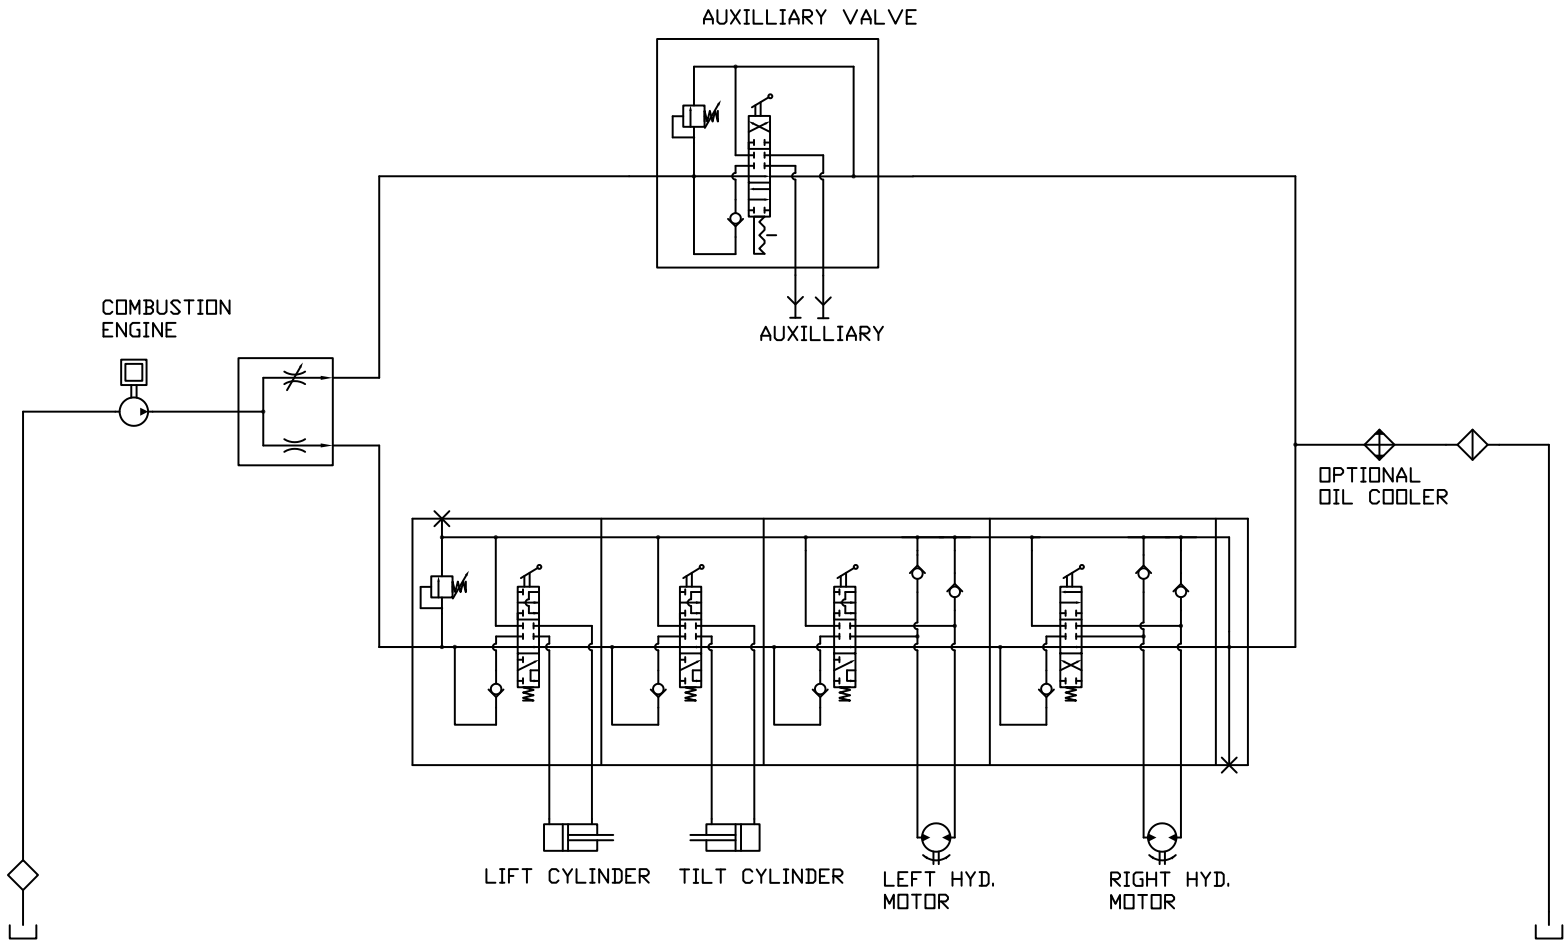

TRACK PARTS LIST

Item	P/N	Description	Qty.
1	1235050	FRONT AXLE WELDMENT	1
2	1235061	FRONT IDLER	2
3	1117176	BEARING CASTING	6
4	1235055	TENSIONER	2
5	1232936	TRACK ROLLER	8
6	1232926	DRIVE SPROCKET	2
7	1235065	LEFT TRACK FRAME	1
7	1235066	RIGHT TRACK FRAME	1
8	1235060	TRACK STUB SHAFT	2
9	1235080	REAR HUB/SPROCKET WELDMENT	2
10	1102002	GR. 5 UNC HEX BOLT, 3/8" X 1 1/2"	8
11	1102104	GR. 5 UNC HEX BOLT, 5/8" X 3"	8
12	1102102	GR. 5 UNC HEX BOLT, 5/8" X 2"	12
13	1102057	GR. 5 UNC HEX BOLT, 1/2" X 3 1/2"	8
14	1102053	GR. 5 UNC HEX BOLT, 1/2" X 2"	8
15	1135341	WHEEL BOLT	10
16	1102641	3/8" FLATWASHER, EXTRA HEAVY	16
17	1102590	3/8" LOCKWASHER	8
18	1102594	5/8" LOCKWASHER	20
19	1102062	GR. 5 UNC HEX BOLT, 1/2" X 6"	2
20	1102592	1/2" LOCKWASHER	8
21	1102525	GR. 5 UNC HEX NUT, 3/8"	8
22	1102540	GR. 5 UNC HEX NUT, 5/8"	20
23	1102537	GR. 5 UNC NYLOCK NUT, 1/2"	8
24	1102535	GR. 5 UNC HEX NUT, 1/2"	8
25	1102545	GR. 5 UNC HEX NUT, 3/4"	2

HYDRAULIC CIRCUIT