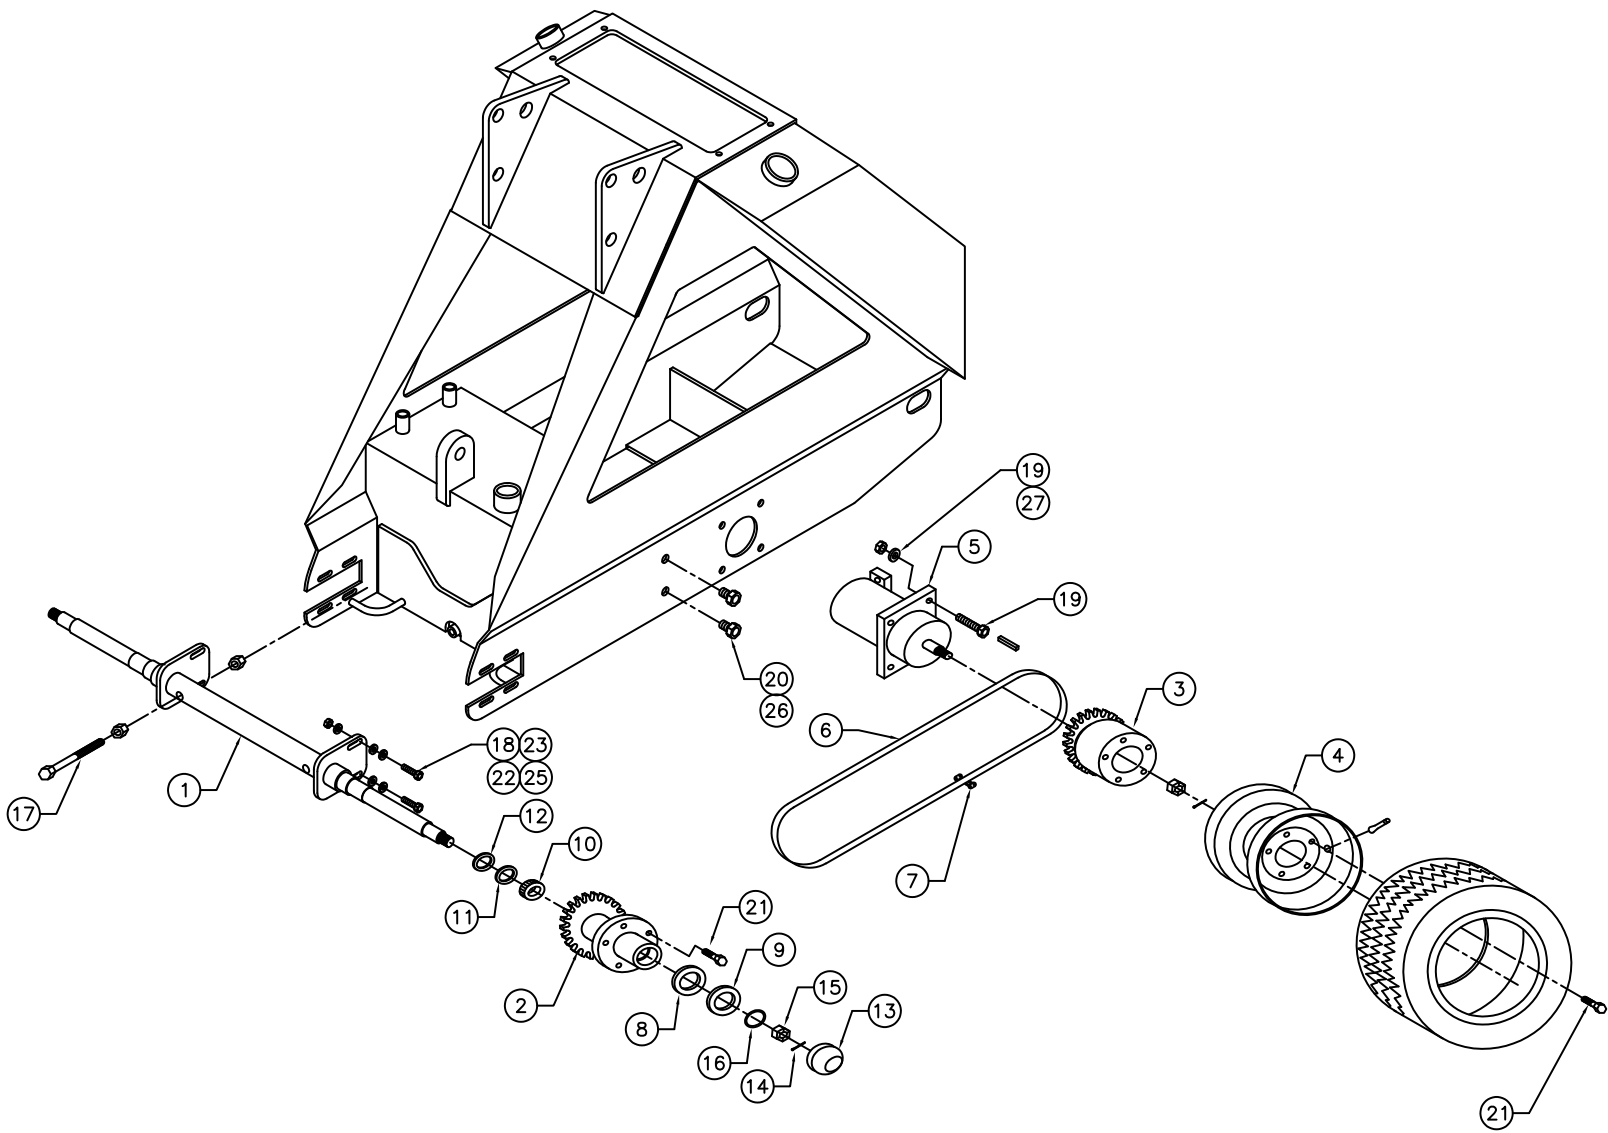

WHEEL ASSEMBLY

WHEEL PARTS LIST

Item	P/N	Description	Qty.
1	1235040	FRONT AXLE WELDMENT	1
2	1230619	FRONT HUB/SPROCKET WELDMENT	2
3	1235080	REAR HUB/SPROCKET WELDMENT	2
4	1135092	TIRE ASSEMBLY, 4.00 X 8 - 4 PLY	4
4	1135082	TIRE ASSEMBLY, 18 X 6.5 - 8, 4 PLY	4
4	1135083	TIRE ASSEMBLY, 16 X 6.5 - 8, LEFT (CHEVRON)	2
4	1135161	TIRE ASSEMBLY, 16 X 6.5 - 8, RIGHT (CHEVRON)	2
4	1135086	TIRE ASSEMBLY, 18 X 9.5 - 8, (CHEVRON)	4
5	1127473	WHEEL MOTOR ASSEMBLY	2
6	1113372	WHEEL CHAIN, #60H - 93 PITCH	2
7	1113376	CONNECTOR LINK, #60H	2
8	1135343	CUP, BEARING RACE, OUTER	2
9	1135344	BEARING, ROLLER CONE, OUTER	2
10	1135251	CUP, BEARING RACE, INNER	2
11	1135250	BEARING, ROLLER CONE, INNER	2
12	1135252	GREASE SEAL	2
13	1135345	DUST CAP	2
14	1102768	COTTER PIN	2
15	1105400	CASTELLATED NUT	2
16	1102637	MACHINERY BUSHING	2
17	1231023	TENSIONER BOLT	2
18	1102002	GR. 5 UNC HEX BOLT, 3/8" X 1 1/2"	4
19	1102051	GR. 5 UNC HEX BOLT, 1/2" X 1 1/2"	8
20	1102097	GR. 5 UNC HEX BOLT, 5/8" X 1"	4
21	1102509	UNF HEX WHEEL BOLT, 1/2" X 1"	20
22	1102641	3/8" FLATWASHER, EXTRA HEAVY	8
23	1102590	3/8" LOCKWASHER	4
24	1102611	FLATWASHER, 1/2"	8
25	1102525	GR. 5 UNC HEX NUT, 3/8"	4
26	1102540	GR. 5 UNC HEX NUT, 5/8"	4
27	1102537	GR. 5 UNC NYLOCK HEX NUT, 1/2"	8
28	1102543	GR. 5 UNC NYLOCK NUT, 5/8"	4