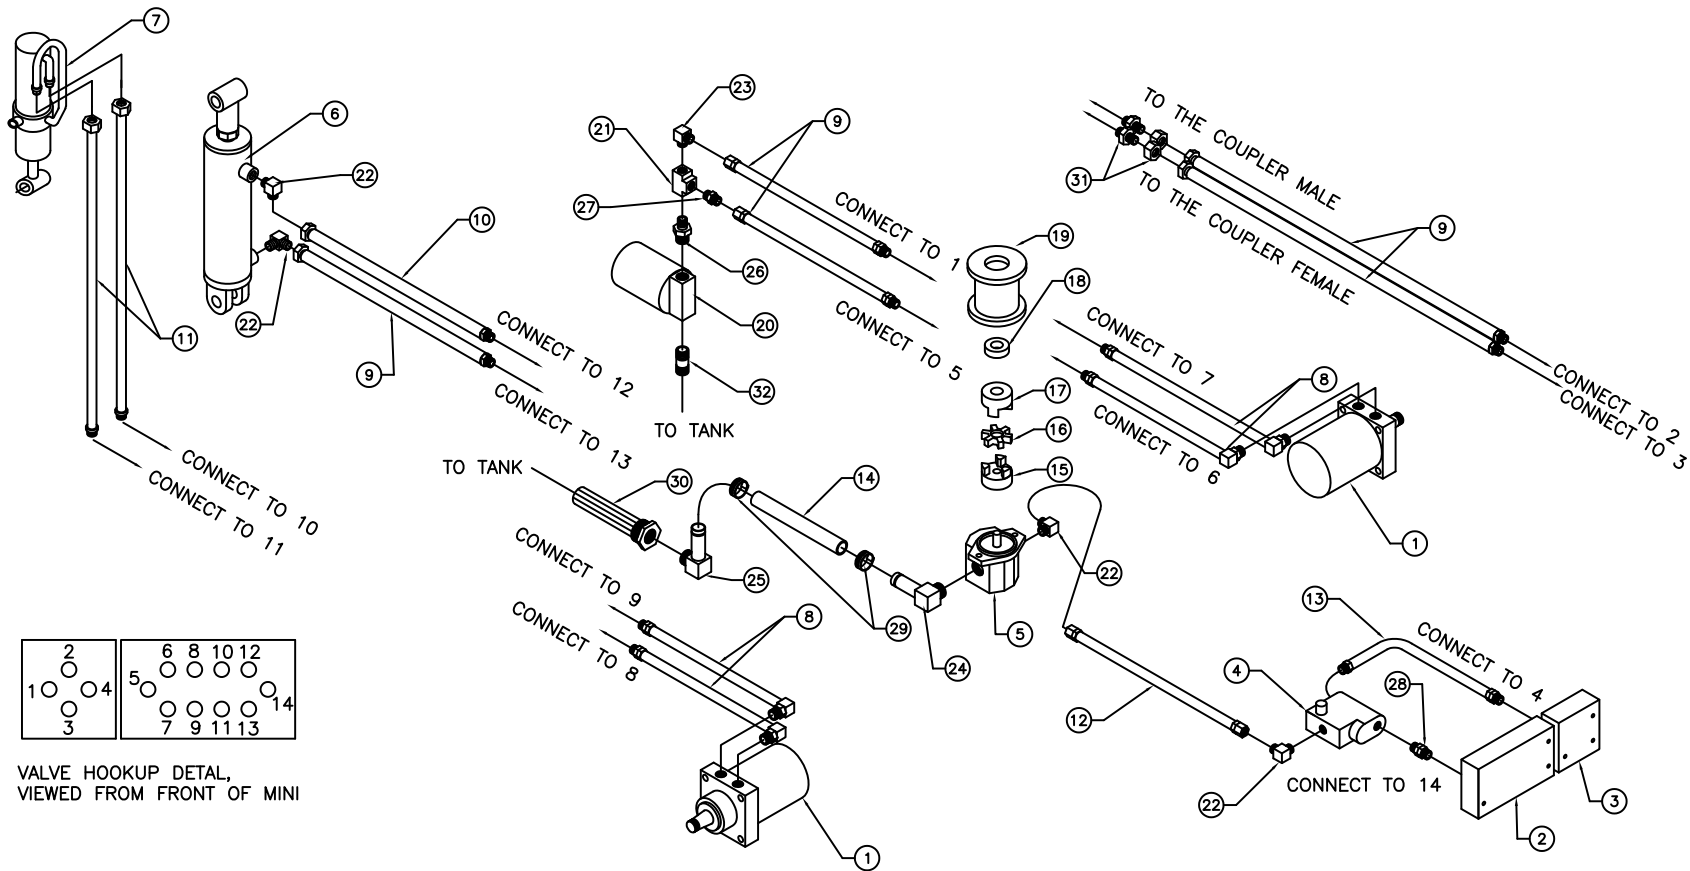

FRONT OF RAMROD

HYDRAULIC PARTS LIST

Item	P/N	Description	Qty.
1	1127473	HYDRAULIC WHEEL MOTOR, 29 CU IN	2
2	1128365	MACHINE FUNCTION VALVE, 4 SPOOL SECTIONAL	1
3	1125841	AUXILLIARY FUNCTION VALVE, 1 SPOOL	1
4	1235500	FLOW DIVIDER	1
5	1179325	GEAR PUMP	1
6	1127351	LIFT CYLINDER	1
7	1127336	TILT CYLINDER	1
8	1123574	HYD. HOSE, 47" X 1/2", #10 ORBM SW 90 X #8 ORBM SW	4
9	1123606	HYD. HOSE, 30" X 1/2", #8 JICF SW X #8 ORBM SW	5
10	1123568	HYD. HOSE, 34.5" X 3/8", #8 JICF SW X #8 ORBM SW	1
11	1122757	HYD. HOSE, 70" X 3/8", #8 JICF SW X #8 ORBM	2
12	1123609	HYD. HOSE, 45" X 1/2", #8 JICF SW (2)	1
13	1123568	HYD. HOSE, 25" X 1/2", #8 ORBM X #8 ORBM SW	1
14	1190107	SUCTION/RETURN HOSE, 15" X 1"	1
15	n/a	COUPLING, SEE ENGINE ASSEMBLY	
18	n/a	BEARING, SEE ENGINE ASSEMBLY	
19	n/a	PUMP MOUNT, SEE ENGINE ASSEMBLY	
20	1190042	FILTER ASSEMBLY, INCLUDES CARTRIDGE	1
20	1190065	FILTER CARTRIDGE	1
21	1122878	TEE, 1/2" NPTF	1
22	1123210	90 ELBOW, #8 JICM X #8 ORBM	4
23	1123494	90 ELBOW, #8 JICM X 1/2" NPTM	1
24	1124364	90 ELBOW, #12 ORBM X 1" HOSE BARB	1
25	1190048	90 ELBOW, 1" NPTM X 1" HOSE BARB	1
26	1122898	ADAPTOR, 1/2" NPTM X 3/4" NPTM	1
27	1124407	ADAPTOR, 1/2" NPTM X 3/4" JICM	1
28	1123518	UNION, #8 ORBM X #8 ORBM	1
29	1190053	GEAR CLAMP	2
30	1190041	TANK STRAINER	1
31	1190099	BULKHEAD FITTING, #8 JICM X 1/2" NPTM	2
32	1122894	UNION, 3/4" NPTM (2)	1
NS	1127456	COUPLER, FEMALE 1/2" NPT, DRIPLESS	1
NS	1127457	COUPLER, MALE 1/2" NPTM, DRIPLESS	1