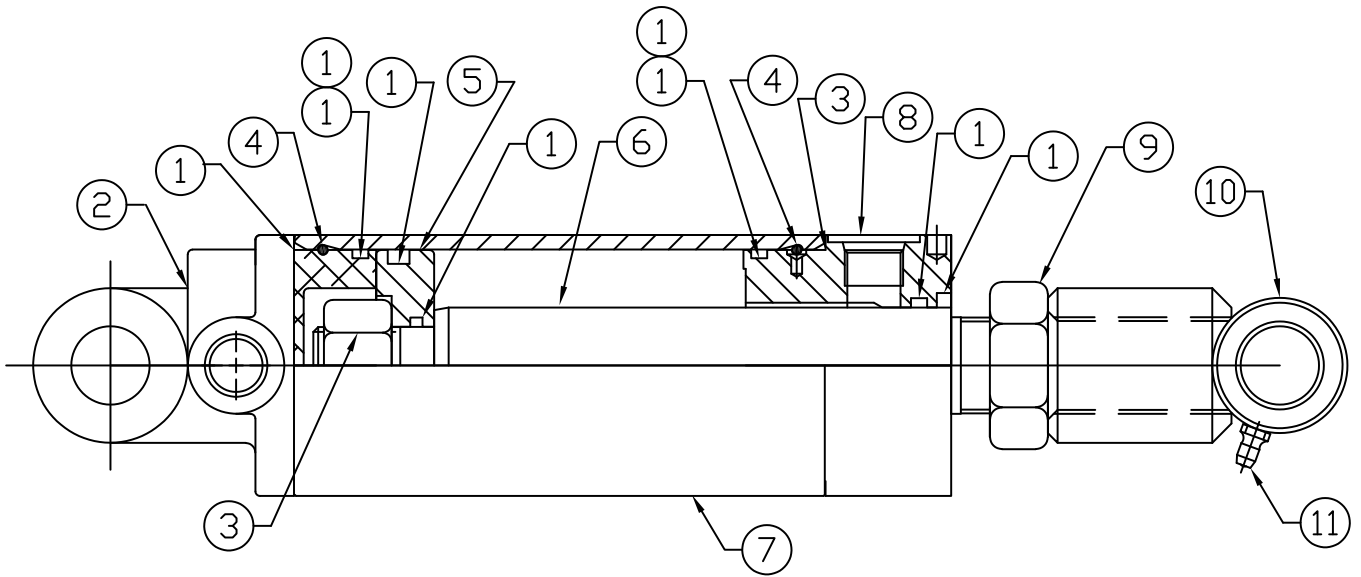

HYDRAULIC CIRCUIT

FRONT OF RAMROD

VALVE HOOKUP DETAIL,
VIEWED FROM FRONT OF MINI

HYDRAULIC PARTS LIST

Item	P/N	Description	Qty.
1	1127473	HYDRAULIC WHEEL MOTOR, 29 CU IN	2
2	1128365	MACHINE FUNCTION VALVE, 4 SPOOL SECTIONAL	1
3	1125841	AUXILLIARY FUNCTION VALVE, 1 SPOOL	1
4	1235500	FLOW DIVIDER	1
5	1179325	GEAR PUMP	1
6	1127351	LIFT CYLINDER	1
7	1127336	TILT CYLINDER	1
8	1123574	HYD. HOSE, 47" X 1/2", #10 ORBM SW 90 X #8 ORBM SW	4
9	1123606	HYD. HOSE, 30" X 1/2", #8 JICF SW X #8 ORBM SW	5
10	1123568	HYD. HOSE, 34.5" X 3/8", #8 JICF SW X #8 ORBM SW	1
11	1122757	HYD. HOSE, 70" X 3/8", #8 JICF SW X #8 ORBM	2
12	1123609	HYD. HOSE, 45" X 1/2", #8 JICF SW (2)	1
13	1123568	HYD. HOSE, 25" X 1/2", #8 ORBM X #8 ORBM SW	1
14	1190107	SUCTION/RETURN HOSE, 15" X 1"	1
15	n/a	COUPLING, SEE ENGINE ASSEMBLY	
18	n/a	BEARING, SEE ENGINE ASSEMBLY	
19	n/a	PUMP MOUNT, SEE ENGINE ASSEMBLY	
20	1190042	FILTER ASSEMBLY, INCLUDES CARTRIDGE	1
20	1190065	FILTER CARTRIDGE	1
21	1122878	TEE, 1/2" NPTF	1
22	1123210	90 ELBOW, #8 JICM X #8 ORBM	4
23	1123494	90 ELBOW, #8 JICM X 1/2" NPTM	1
24	1124364	90 ELBOW, #12 ORBM X 1" HOSE BARB	1
25	1190048	90 ELBOW, 1" NPTM X 1" HOSE BARB	1
26	1122898	ADAPTOR, 1/2" NPTM X 3/4" NPTM	1
27	1124407	ADAPTOR, 1/2" NPTM X 3/4" JICM	1
28	1123518	UNION, #8 ORBM X #8 ORBM	1
29	1190053	GEAR CLAMP	2
30	1190041	TANK STRAINER	1
31	1190099	BULKHEAD FITTING, #8 JICM X 1/2" NPTM	2
32	1122894	UNION, 3/4" NPTM (2)	1
NS	1127456	COUPLER, FEMALE 1/2" NPT, DRIPLESS	1
NS	1127457	COUPLER, MALE 1/2" NPTM, DRIPLESS	1

LIFT CYLINDER

TILT CYLINDER

LIFT CYLINDER PARTS LIST

ITEM	PART NO.	DESCRIPTION	QTY.
1	1125130	LIFT CYLINDER SEAL KIT	1
2	1125131	BUTT CLEVIS	1
3	1125132	LOCKNUT	1
4	1125133	RETAINING WIRE	2
5	1125134	PISTON	1
6	1125135	SHAFT	1
7	1125136	BARREL	1
8	1125137	CYLINDER HEAD	1
9	1125138	JAM NUT	1
10	1125139	CROSS TUBE	1
11	1122759	GREASE ZERK	1