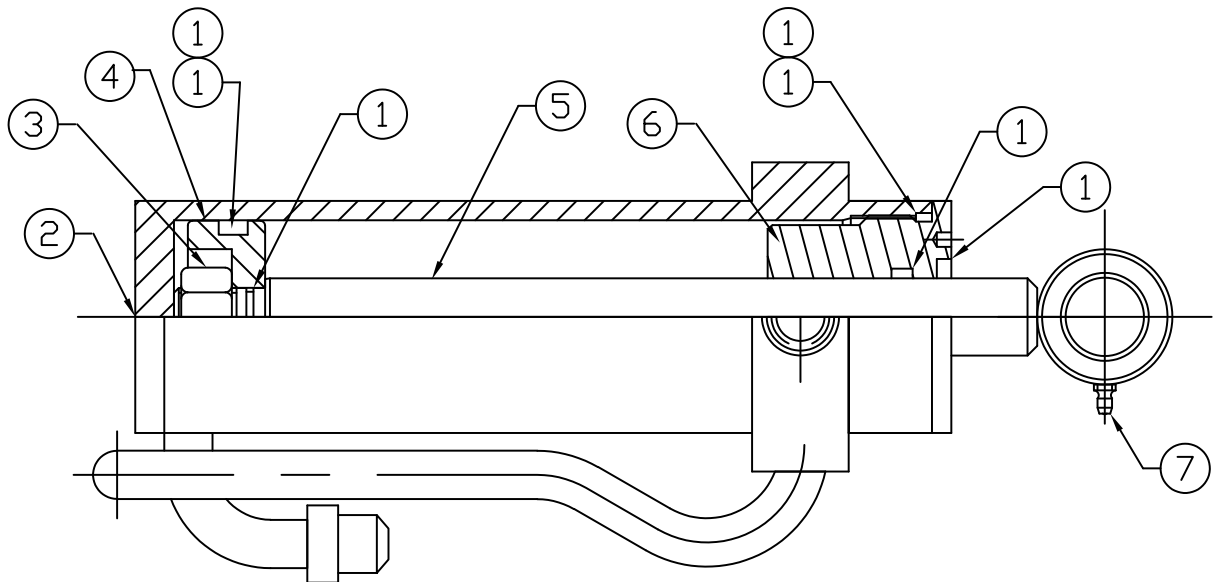

HYDRAULIC CIRCUIT

FRONT OF RAMROD

VALVE HOOKUP DETAIL,
VIEWED FROM FRONT OF MINI

HYDRAULIC PARTS LIST

Item	P/N	Description	Qty.
1	1127473	HYDRAULIC WHEEL MOTOR, 29 CU IN	2
2	1128365	MACHINE FUNCTION VALVE, 4 SPOOL SECTIONAL	1
3	1125841	AUXILLIARY FUNCTION VALVE, 1 SPOOL	1
4	1235500	FLOW DIVIDER	1
5	1179325	GEAR PUMP	1
6	1127351	LIFT CYLINDER	1
7	1127336	TILT CYLINDER	1
8	1123574	HYD. HOSE, 47" X 1/2", #10 ORBM SW 90 X #8 ORBM SW	4
9	1123606	HYD. HOSE, 30" X 1/2", #8 JICF SW X #8 ORBM SW	5
10	1123568	HYD. HOSE, 34.5" X 3/8", #8 JICF SW X #8 ORBM SW	1
11	1122757	HYD. HOSE, 70" X 3/8", #8 JICF SW X #8 ORBM	2
12	1123609	HYD. HOSE, 45" X 1/2", #8 JICF SW (2)	1
13	1123568	HYD. HOSE, 25" X 1/2", #8 ORBM X #8 ORBM SW	1
14	1190107	SUCTION/RETURN HOSE, 15" X 1"	1
15	n/a	COUPLING, SEE ENGINE ASSEMBLY	
18	n/a	BEARING, SEE ENGINE ASSEMBLY	
19	n/a	PUMP MOUNT, SEE ENGINE ASSEMBLY	
20	1190042	FILTER ASSEMBLY, INCLUDES CARTRIDGE	1
20	1190065	FILTER CARTRIDGE	1
21	1122878	TEE, 1/2" NPTF	1
22	1123210	90 ELBOW, #8 JICM X #8 ORBM	4
23	1123494	90 ELBOW, #8 JICM X 1/2" NPTM	1
24	1124364	90 ELBOW, #12 ORBM X 1" HOSE BARB	1
25	1190048	90 ELBOW, 1" NPTM X 1" HOSE BARB	1
26	1122898	ADAPTOR, 1/2" NPTM X 3/4" NPTM	1
27	1124407	ADAPTOR, 1/2" NPTM X 3/4" JICM	1
28	1123518	UNION, #8 ORBM X #8 ORBM	1
29	1190053	GEAR CLAMP	2
30	1190041	TANK STRAINER	1
31	1190099	BULKHEAD FITTING, #8 JICM X 1/2" NPTM	2
32	1122894	UNION, 3/4" NPTM (2)	1
NS	1127456	COUPLER, FEMALE 1/2" NPT, DRIPLESS	1
NS	1127457	COUPLER, MALE 1/2" NPTM, DRIPLESS	1

LIFT CYLINDER

TILT CYLINDER

LIFT CYLINDER PARTS LIST

ITEM	PART NO.	DESCRIPTION	QTY.
1	1125130	LIFT CYLINDER SEAL KIT	1
2	1125131	BUTT CLEVIS	1
3	1125132	LOCKNUT	1
4	1125133	RETAINING WIRE	2
5	1125134	PISTON	1
6	1125135	SHAFT	1
7	1125136	BARREL	1
8	1125137	CYLINDER HEAD	1
9	1125138	JAM NUT	1
10	1125139	CROSS TUBE	1
11	1122759	GREASE ZERK	1