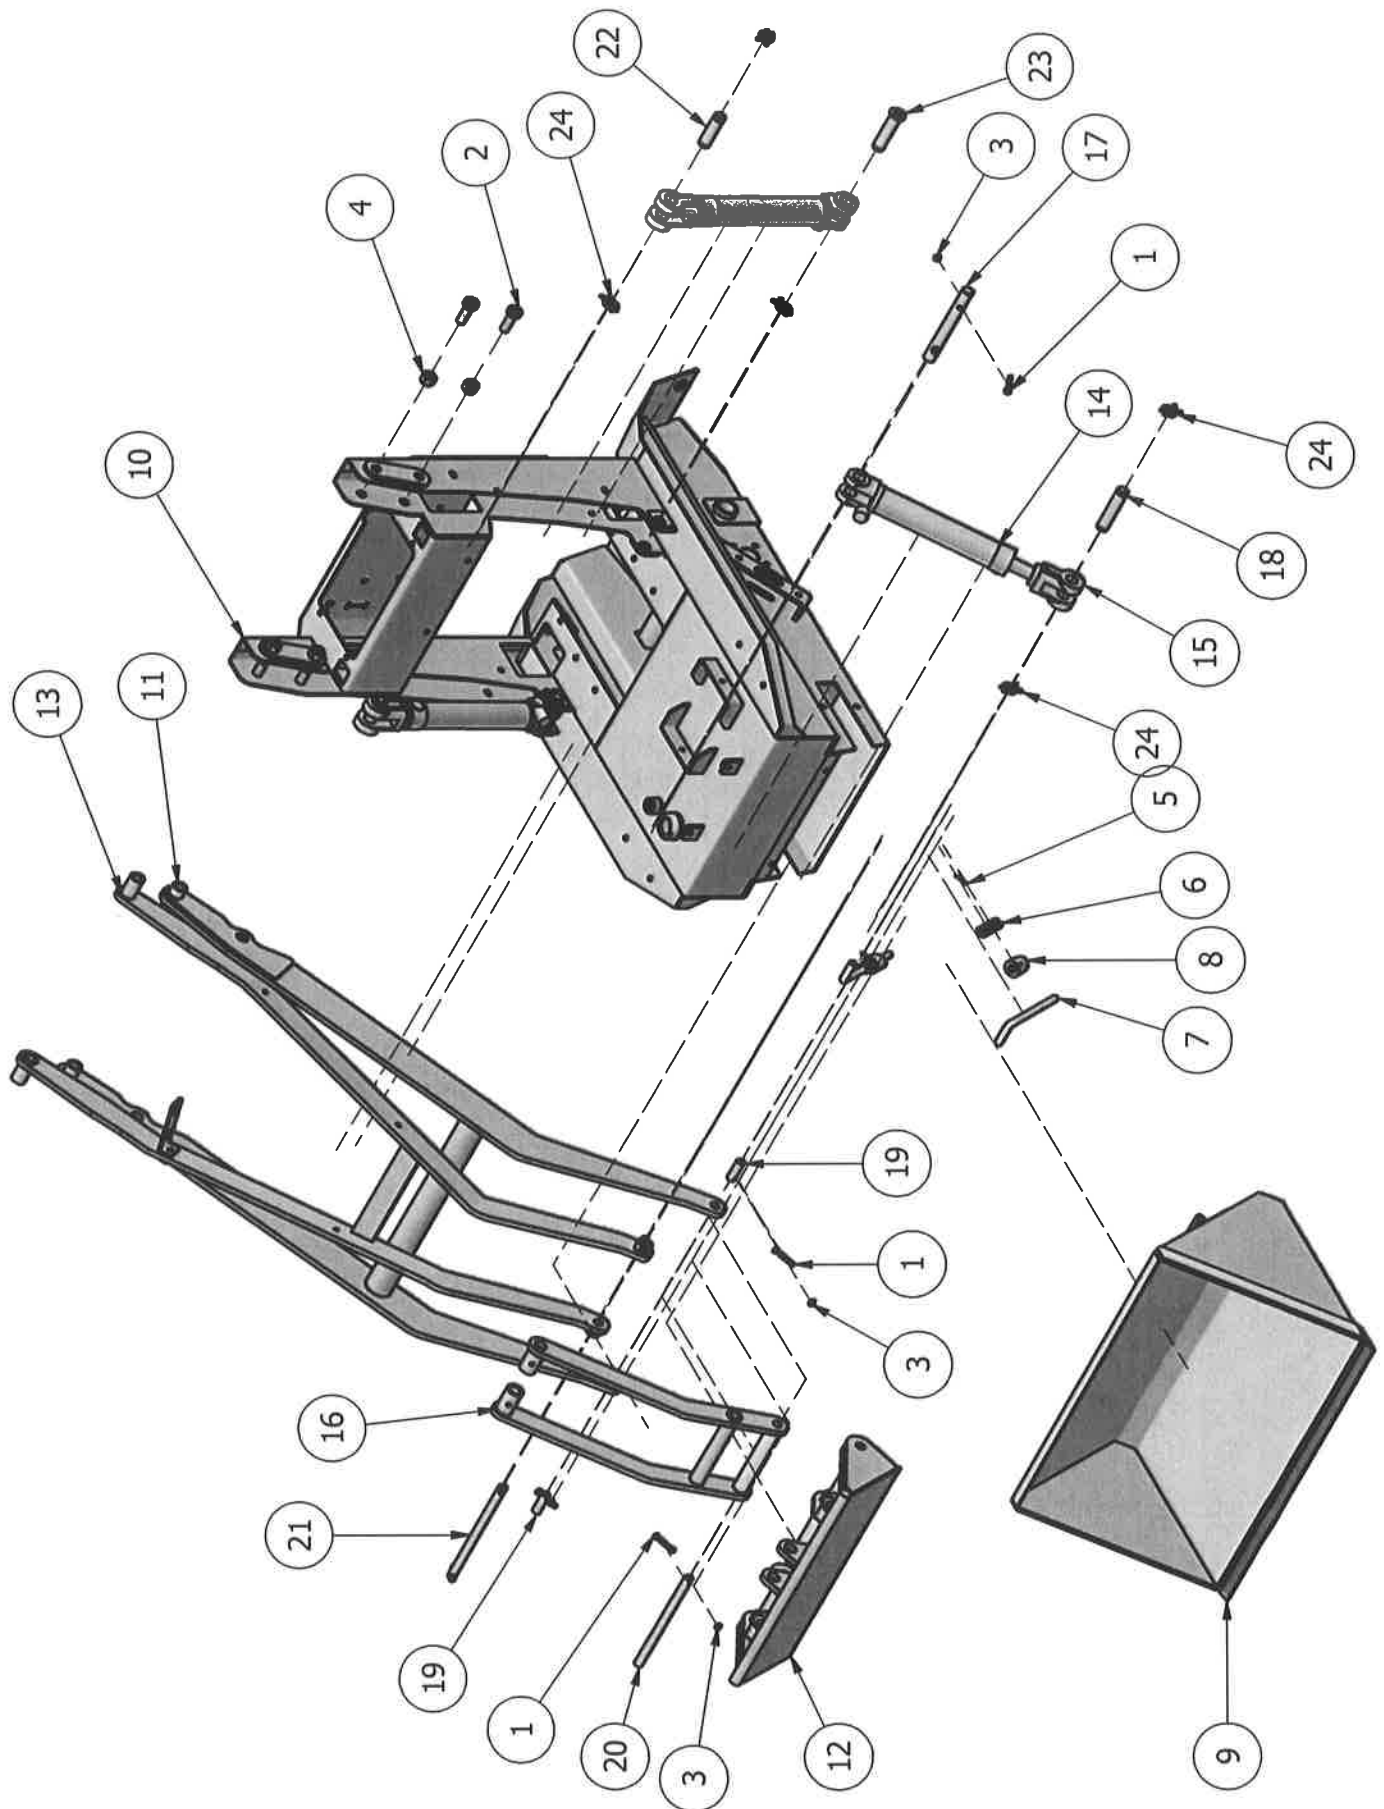

NOTE: The references to right and left used throughout this manual refer to the position when operating the machine, facing forward.

RAMROD ESTATE SERIES PARTS MANUAL INDEX

TITLE	PAGE
Body Assembly.....	1
Parts List – Body Assembly.....	2
Lift & Leveling Arm Assembly.....	3
Parts List – Lift & Leveling Arm Assembly.....	4
Wheel Assembly.....	5
Parts List – Wheel Assembly.....	6
Track Assembly.....	7
Parts List – Track Assembly.....	8
Front Axle Assembly	9
Parts List – Front Axle Assembly	10
Rear Axle Assembly	11
Parts List – Rear Axle Assembly	12
Briggs Engine Assembly	13
Parts List – Engine Assembly	14
Hydraulic Parts Layout.....	15
Parts List – Hydraulic System	16
Parts List – Decals	17

Parts List			
ITEM	QTY	PART NUMBER	DESCRIPTION
1	7	1101954	5/16" X 2" UNC GR. 5 PLATED HEX BOLT
2	4	1102156	3/4" X 4 1/2" UNC GR. 5 PLATED HEX BOLT
3	7	1102521	5/16 UNC HEX LOCK NUT GR.5 PLATED
4	4	1102552	3/4" UNC HEX LOCKNUT GR.5 PLATED
5	2	1102762	0.188 x 2.00" LG COTTER PIN
6	2	1105620	SPRING-QA PIN LOCK
7	2	1231118	PIN - QA - LOCK
8	2	1231120	CAM - PIN PIVOT LOCK
9	1	1232031	31" BUCKET
10	1	1260003	CHASSIS - MAIN
11	1	1260005	LIFT ARM WELDMENT
12	1	1260006	QUICK ATTACH WELDMENT
13	1	1260008	ARM - SELF LEVEL
14	3	1260057B	CYLINDER-BARREL-RL20-8-112C
15	3	1260057S	CYLINDER-SHAFT-RL20-8-112C
16	1	1260088	CYLINDER LINK
17	1	1260102	PIN - CYLINDER-UPPER
18	1	1260103	PIN - CYLINDER-LOWER
19	2	1260104	PIN - QA PIVOT
20	1	1260105	PIN - QA PIVOT-LIFT ARM
21	1	1260106	PIN - QA PIVOT-LEVEL ARM
22	2	1260107	PIN - CYLINDER-UPPER
23	2	1260108	PIN-CYLINDER-LOWER
24	8	1500115	PIN RETAINER