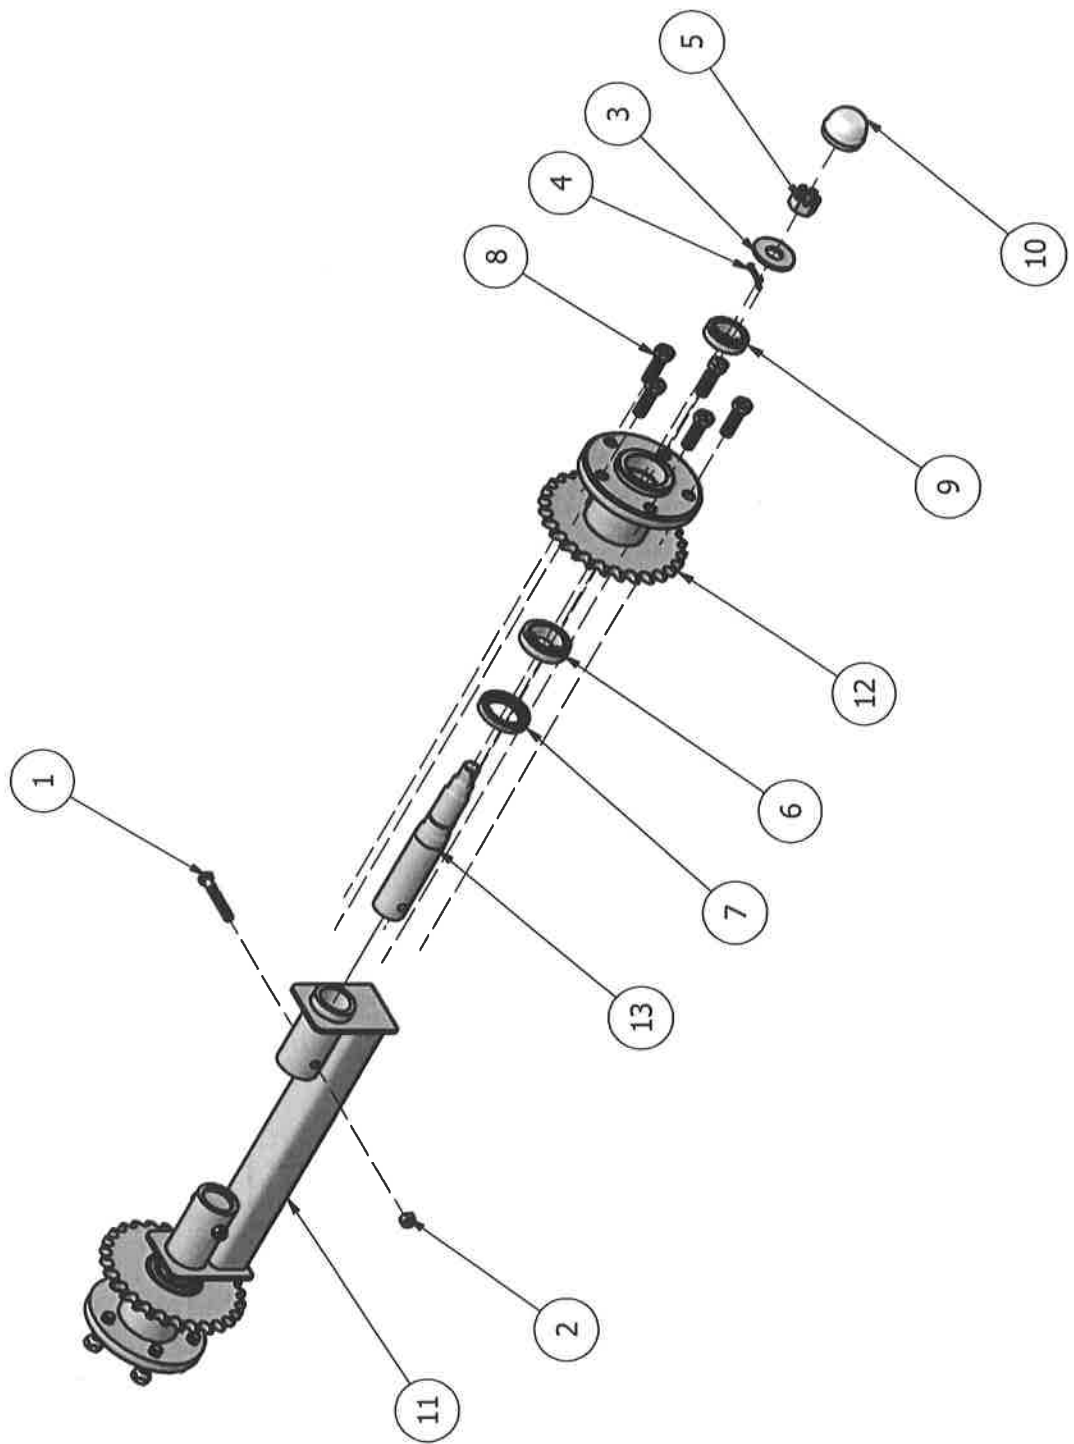

Parts List

ITEM	QTY	PART NUMBER	DESCRIPTION
1	2	1102004	3/8" X 2 1/2" UNC GR. 5 PLATED HEX BOLT
2	2	1102536	3/8" UNC HEX LK. NUT GR.5 PLATED
3	2	1102615	3/4" FLAT WASHER, PLATED
4	2	1102762	0.188 x 2.00" LG COTTER PIN
5	2	1105400	CASTELATED NUT 3/4" UNF
6	2	1135250-51	TIMKEN BEARING CUP&CONE #LM 67010/LM67048
7	2	1135252	GREASE SEAL - C/R 14283
8	10	1135341	WHEEL BOLT - 1/2" X 1.438" UNF, 60° TAPER, PLATED
9	2	1135343-44	TIMKEN BERING CUP&CONE #L44610/L44643
10	2	1135345	DUST CAP
11	1	1260010	PREWELD-AXLE REAR
12	2	1260011	HUB - DRIVE
13	2	1260049	SPINDLE - 1.500 DIA X 9.313