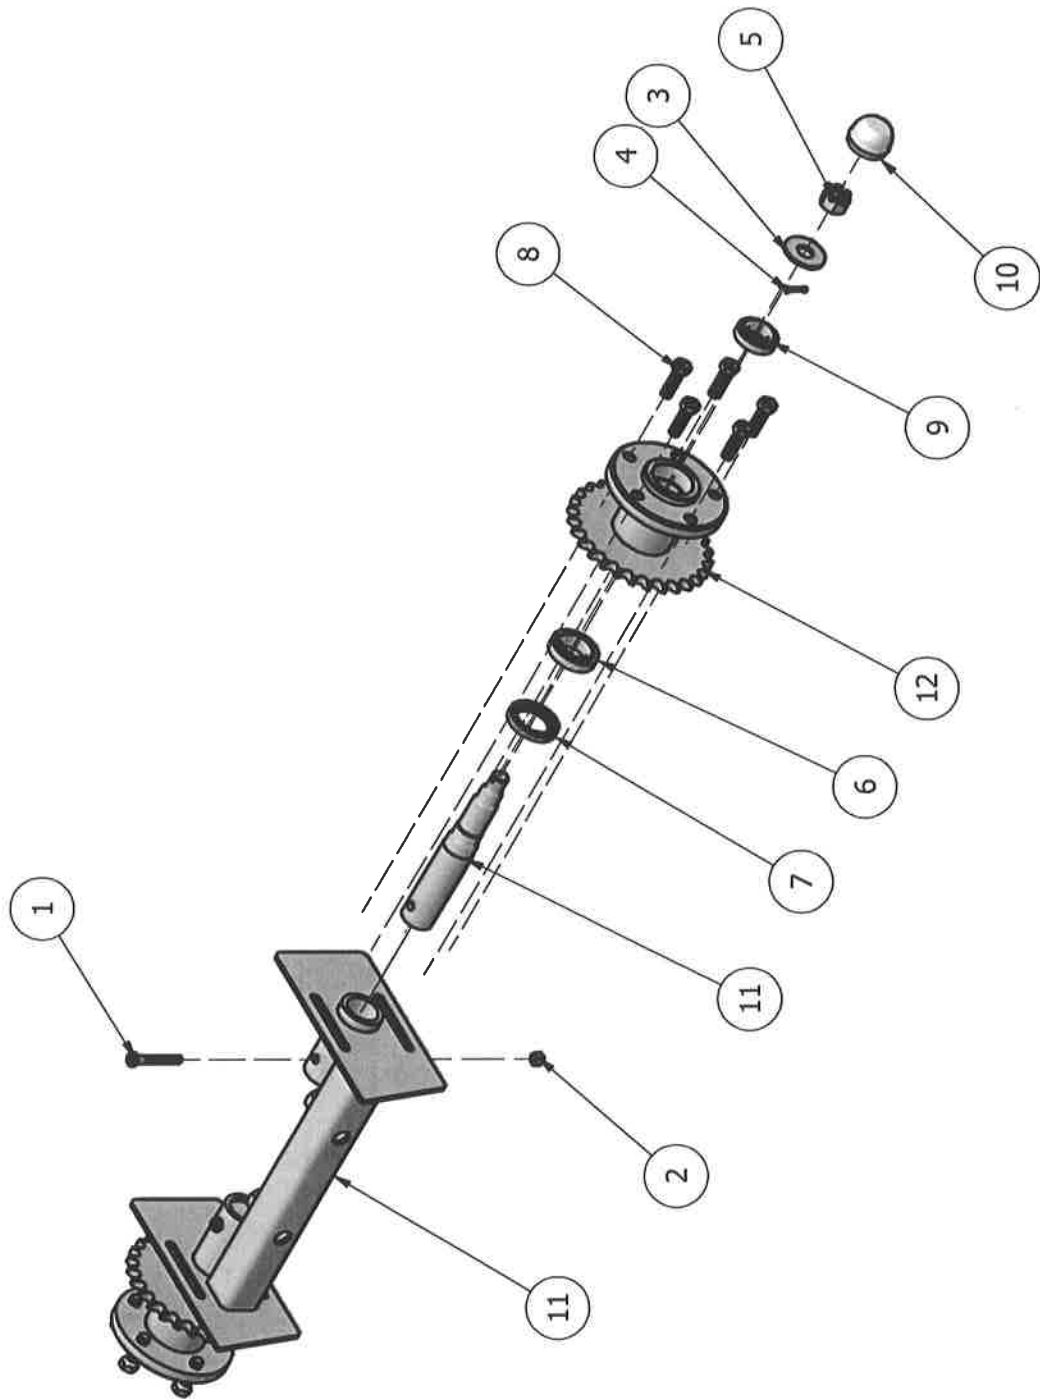

Parts List			
ITEM	QTY	PART NUMBER	DESCRIPTION
1	2	1102004	3/8" X 2 1/2" UNC GR. 5 PLATED HEX BOLT
2	2	1102536	3/8" UNC HEX LK. NUT GR.5 PLATED
3	2	1102615	3/4" FLAT WASHER, PLATED
4	2	1102762	0.188 x 2.00" LG COTTER PIN
5	2	1105400	CASTELATED NUT 3/4" UNF
6	2	1135250-51	TIMKEN BEARING CUP&CONE #LM 67010/LM67048
7	2	1135252	GREASE SEAL - C/R 14283
8	10	1135341	WHEEL BOLT - 1/2" X 1.438" UNF, 60° TAPER, PLATED
9	2	1135343-44	TIMKEN BERING CUP&CONE #L44610/L44643
10	2	1135345	DUST CAP
11	1	1260009	AXLE - FRONT
12	2	1260011	HUB - DRIVE