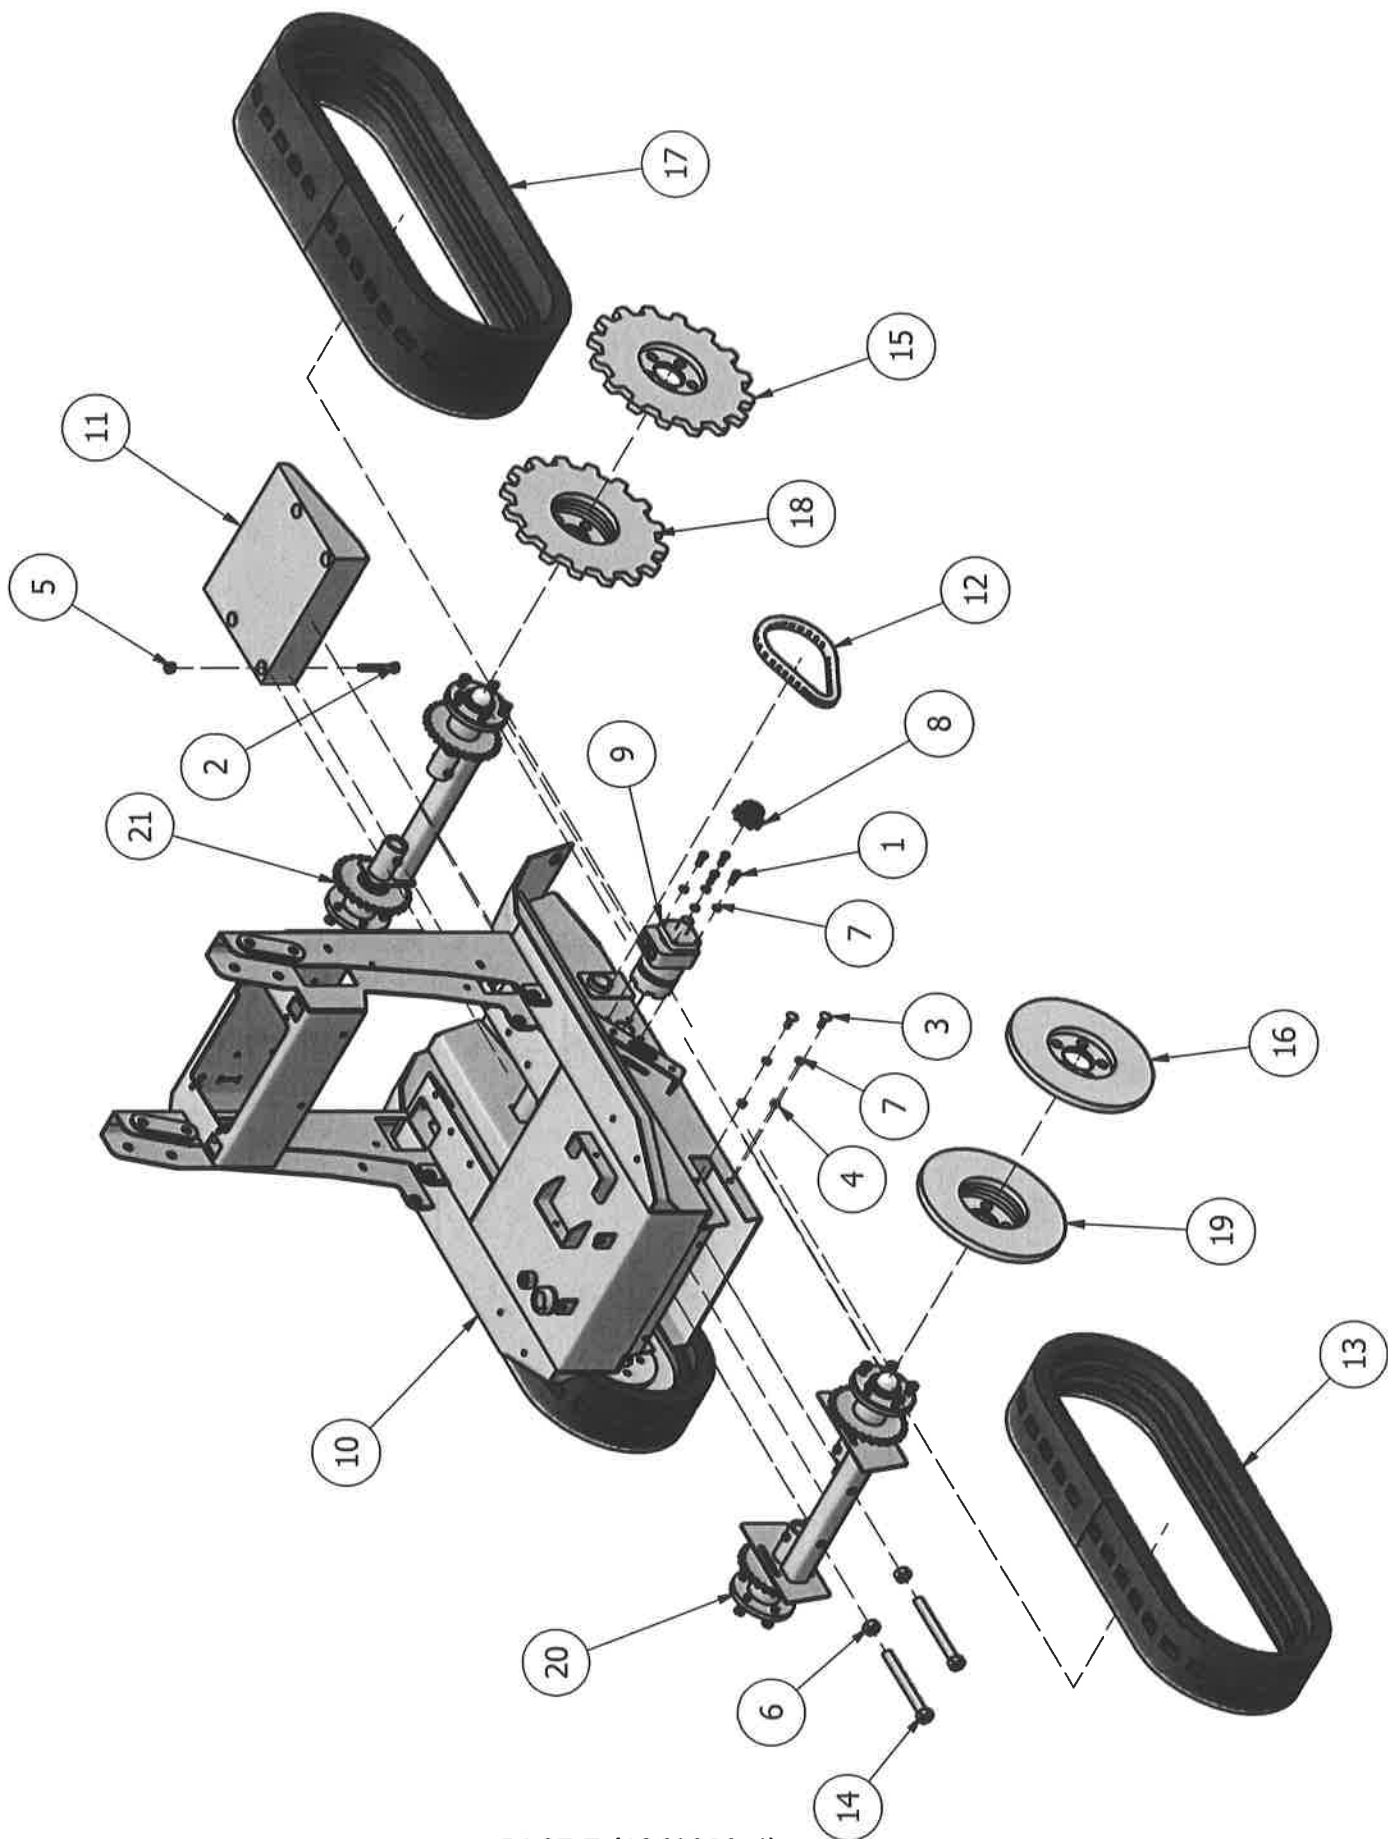

Parts List			
ITEM	QTY	PART NUMBER	DESCRIPTION
1	8	1102001	3/8" X 1" UNC GR. 5 PLATED HEX BOLT
2	2	1102057	1/2" X 3 1/2" UNC GR. 5 PLATED HEX BOLT
3	4	1102374	3/8" X 1 1/4" UNC CARRIAGE BOLT GR. 5
4	4	1102525	3/8" UNC HEX NUT GR.5 PLATED
5	2	1102537	1/2" UNC HEX NYLOCK NUT, GR.5 PLATED
6	2	1102546	3/4" UNC HEX NUT GR.8 PLATED
7	12	1102590	3/8" SPLIT SPRING LOCK WASHER, PLATED
8	2	1115127	HUB SPROCKET-#60B-10TH
9	2	1260002	HYDRUALIC MOTOR - GEAR
10	1	1260003	CHASSIS - MAIN
11	1	1260043	WEIGHT PLATE
12	2	1260050	CHAIN #60 SINGLE-32 LINKS
13	2	1260115	RUBBER TRACK - 150 x 72 x 32
14	2	1260116	TIGHTENER ROD
15	2	1260120	TRACK DRIVE SPROCKET
16	2	1260121	TRACK IDLER
17	2	1260135	RUBBER TRACK - 230 x 72 x 32
18	2	1260140	TRACK DRIVE SPROCKET
19	2	1260141	TRACK IDLER
20	1	AXLE-ASSY-FRONT	AXLE ASSEMBLY-FRONT
21	1	AXLE-ASSY-REAR	AXLE ASSEMBLY-REAR