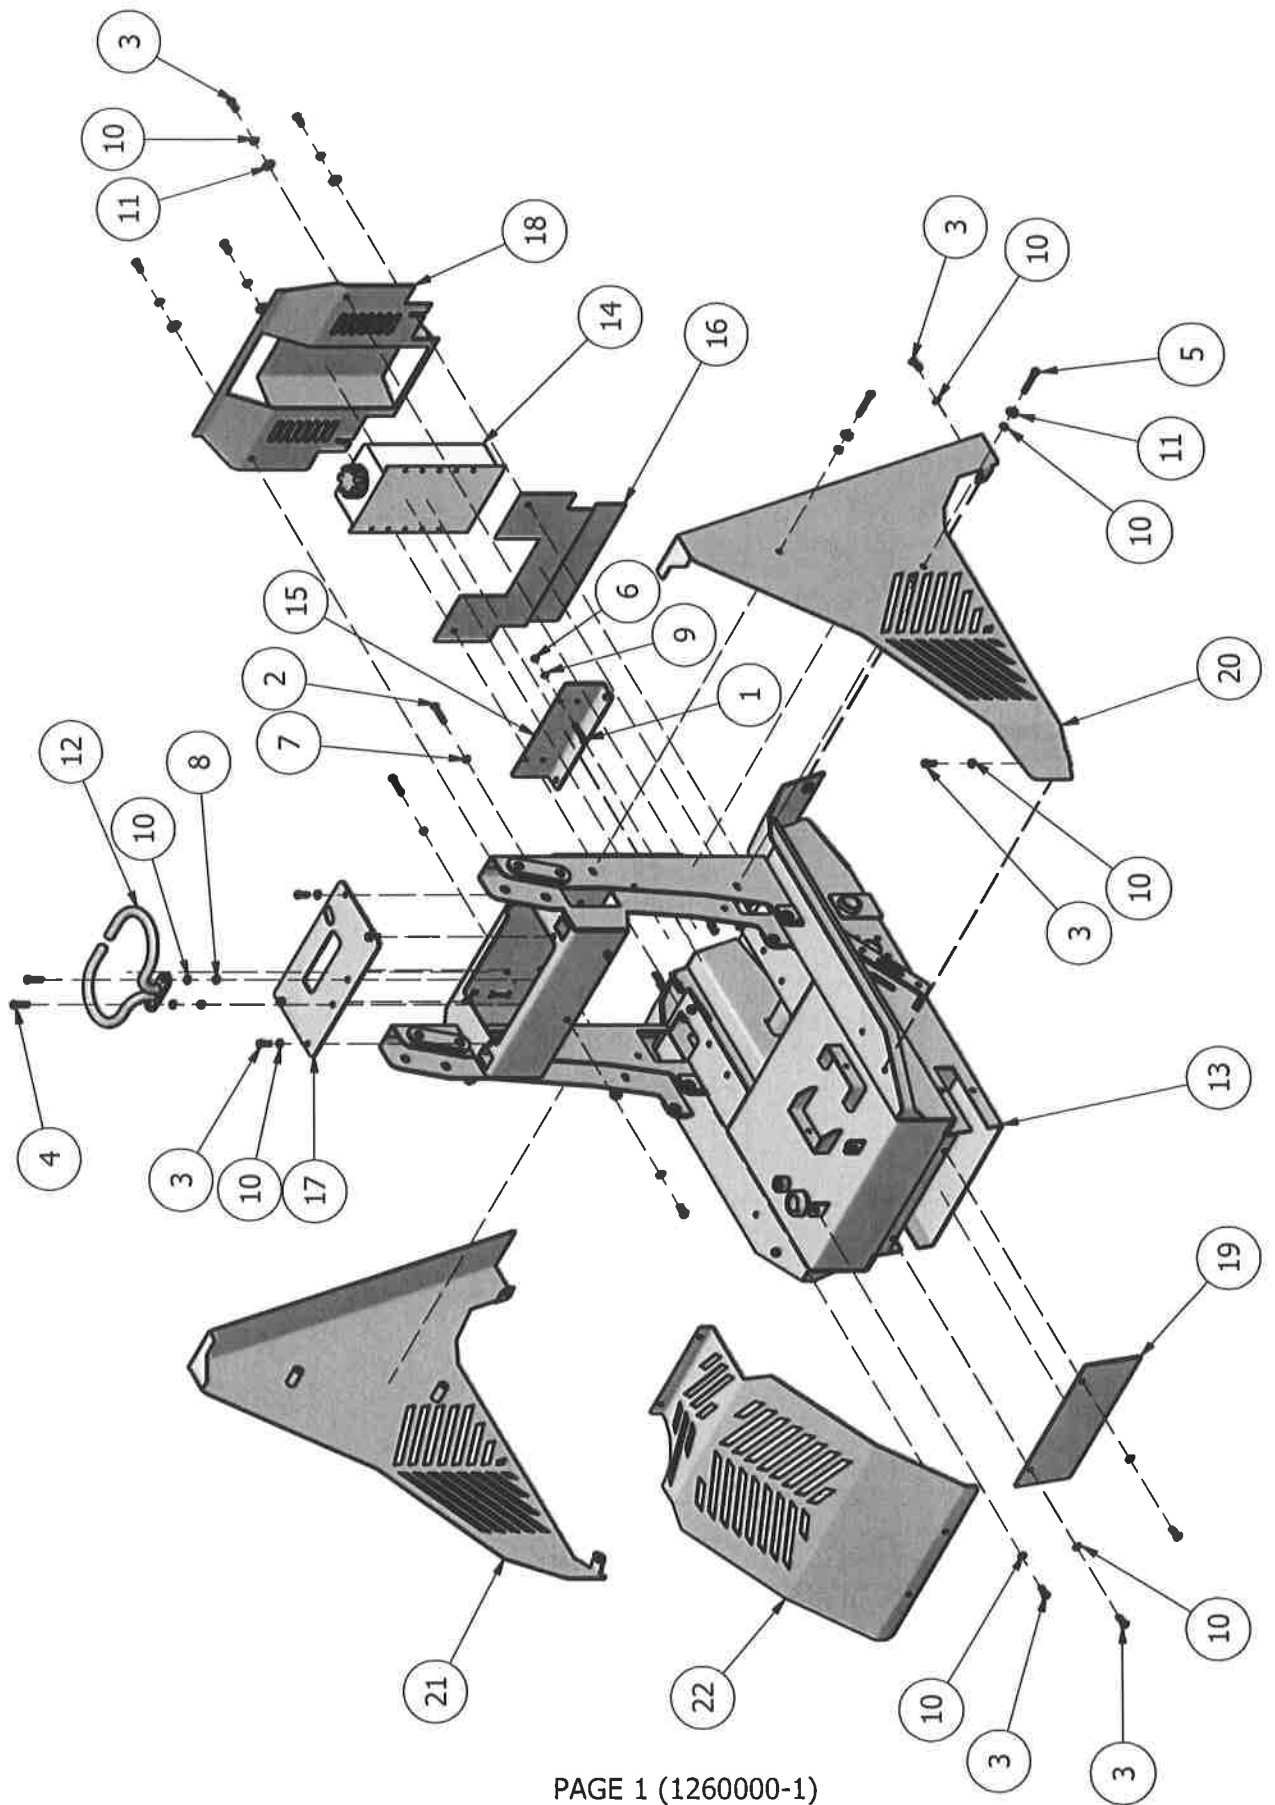

DESCRIPTION

This column contains the name and description of the part.

QUANTITY

This column shows the quantity of each mini-skid component used.

ORDERING PARTS

When ordering parts, be sure to state:

1. Part Number
2. Full Description
3. Quantity Required
4. Mini-Skid Model and Serial Number

NOTE: The references to right and left used throughout this manual refer to the position when operating the machine, facing forward.

RAMROD ESTATE SERIES PARTS MANUAL INDEX

TITLE	PAGE
Body Assembly.....	1
Parts List – Body Assembly.....	2
Lift & Leveling Arm Assembly.....	3
Parts List – Lift & Leveling Arm Assembly.....	4
Wheel Assembly.....	5
Parts List – Wheel Assembly.....	6
Track Assembly.....	7
Parts List – Track Assembly.....	8
Front Axle Assembly	9
Parts List – Front Axle Assembly	10
Rear Axle Assembly	11
Parts List – Rear Axle Assembly	12
Briggs Engine Assembly	13
Parts List – Engine Assembly	14
Hydraulic Parts Layout.....	15
Parts List – Hydraulic System	16
Parts List – Decals	17

Parts List			
ITEM	QTY	PART NUMBER	DESCRIPTION
1	7	1101954	5/16" X 2" UNC GR. 5 PLATED HEX BOLT
2	4	1102156	3/4" X 4 1/2" UNC GR. 5 PLATED HEX BOLT
3	7	1102521	5/16 UNC HEX LOCK NUT GR.5 PLATED
4	4	1102552	3/4" UNC HEX LOCKNUT GR.5 PLATED
5	2	1102762	0.188 x 2.00" LG COTTER PIN
6	2	1105620	SPRING-QA PIN LOCK
7	2	1231118	PIN - QA - LOCK
8	2	1231120	CAM - PIN PIVOT LOCK
9	1	1232031	31" BUCKET
10	1	1260003	CHASSIS - MAIN
11	1	1260005	LIFT ARM WELDMENT
12	1	1260006	QUICK ATTACH WELDMENT
13	1	1260008	ARM - SELF LEVEL
14	3	1260057B	CYLINDER-BARREL-RL20-8-112C
15	3	1260057S	CYLINDER-SHAFT-RL20-8-112C
16	1	1260088	CYLINDER LINK
17	1	1260102	PIN - CYLINDER-UPPER
18	1	1260103	PIN - CYLINDER-LOWER
19	2	1260104	PIN - QA PIVOT
20	1	1260105	PIN - QA PIVOT-LIFT ARM
21	1	1260106	PIN - QA PIVOT-LEVEL ARM
22	2	1260107	PIN - CYLINDER-UPPER
23	2	1260108	PIN-CYLINDER-LOWER
24	8	1500115	PIN RETAINER