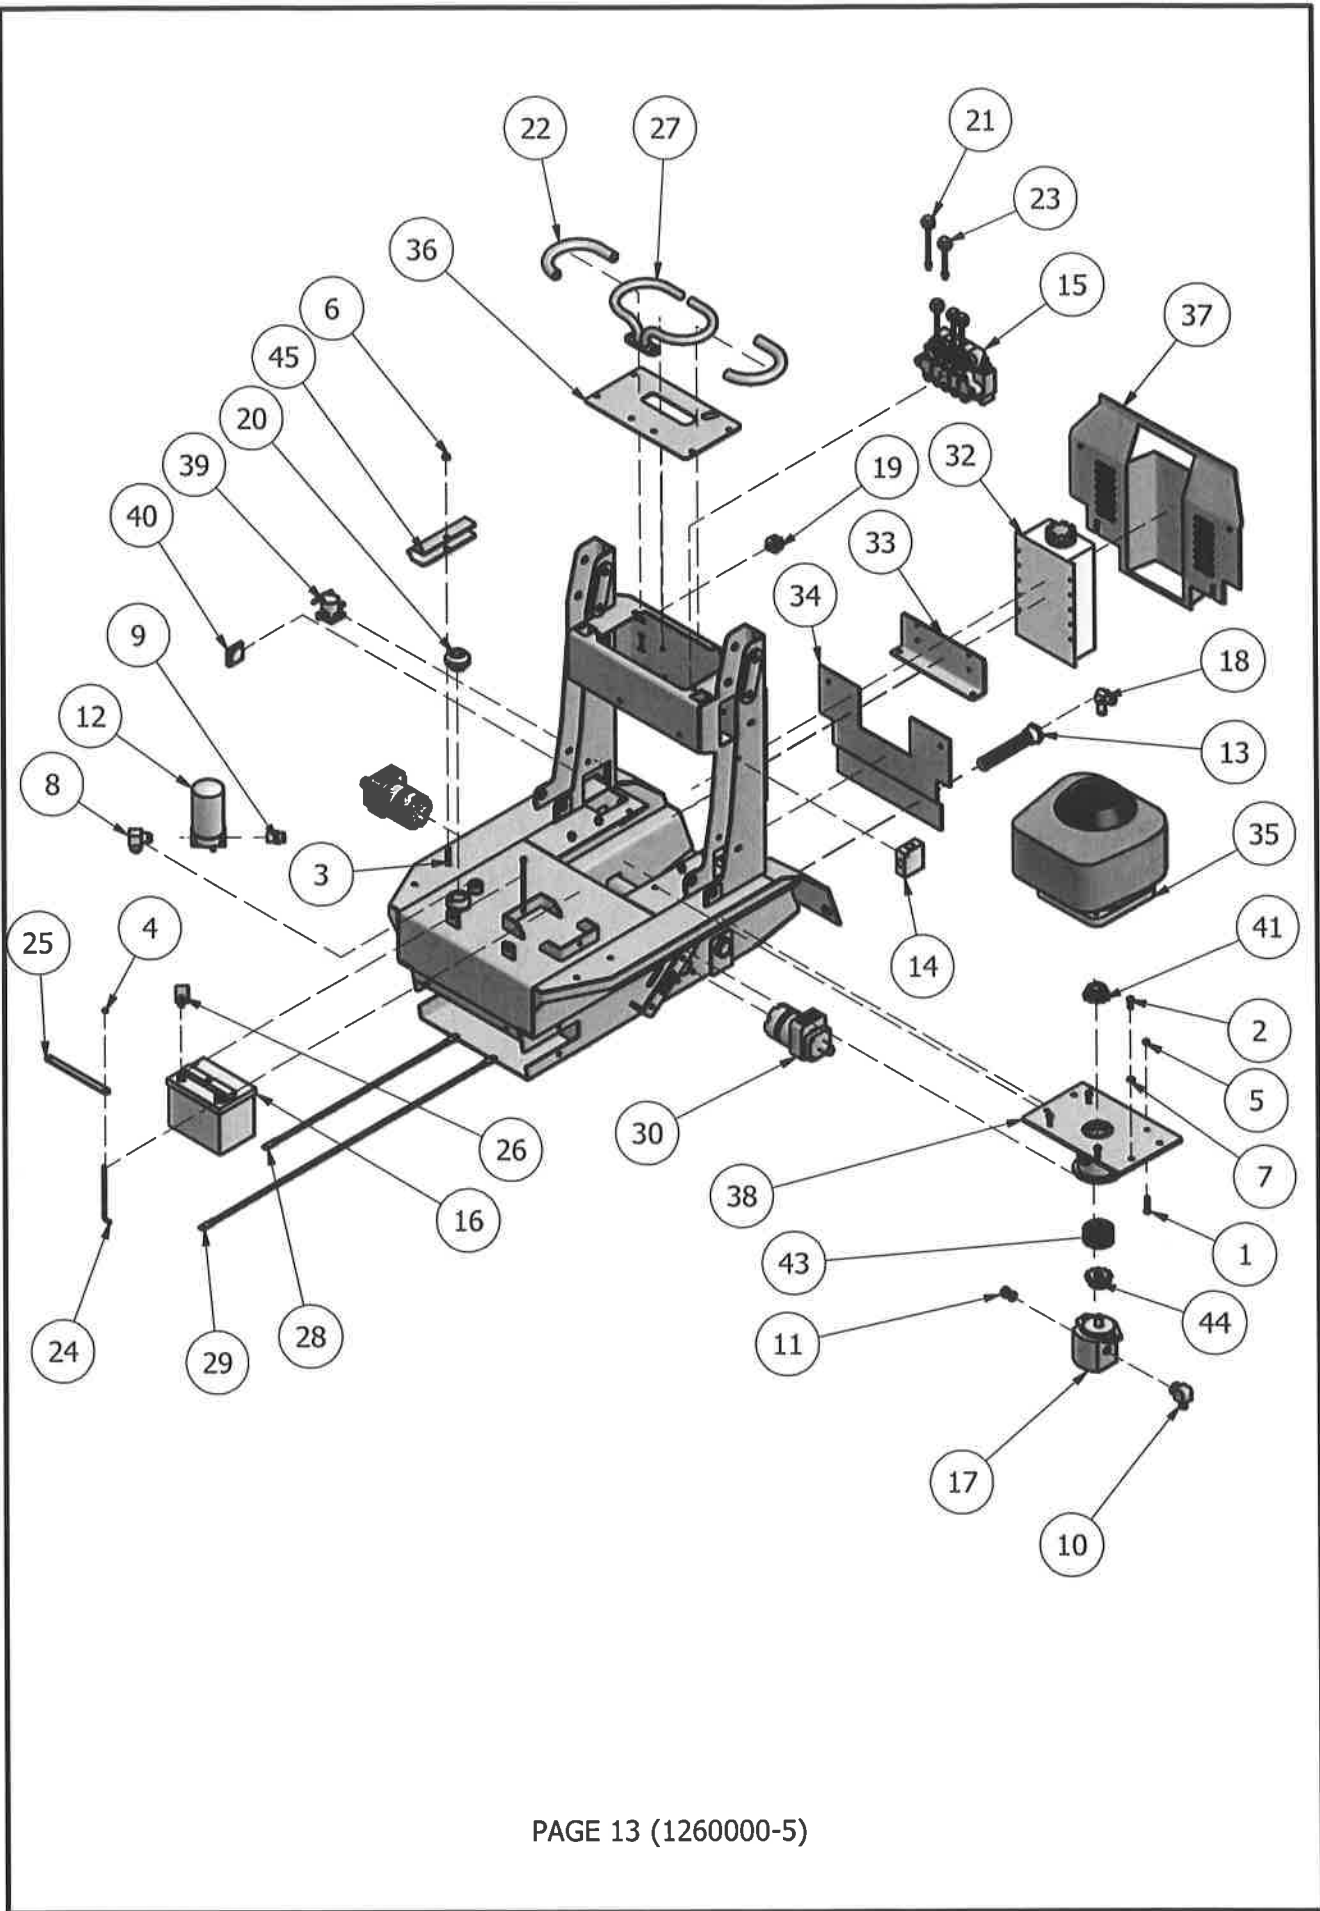

Parts List			
ITEM	QTY	PART NUMBER	DESCRIPTION
1	4	1101953	5/16" X 1 3/4" UNC GR. 5 PLATED HEX BOLT
2	4	1102001	3/8" X 1" UNC GR. 5 PLATED HEX BOLT
3	1	1102017	3/8" X 2 1/4" UNC GR. 5 PLATED HEX BOLT
4	2	1102516	1/4" UNC HEX LK. NUT GR.5 PLATED
5	4	1102521	5/16 UNC HEX LOCK NUT GR.5 PLATED
6	1	1102536	3/8" UNC HEX LK. NUT GR.5 PLATED
7	4	1102590	3/8" SPLIT SPRING LOCK WASHER, PLATED
8	1	1123580	ELBOW 90, 0.75-14 NPTM X 0.75-14 NPTM
9	1	1123584	ADAPTER, .750-16 JICM X .750-14 NPTM
10	1	1124376	ELBOW, 1.063-12 ORBM X .750 HOSE BARB
11	1	1124378	CONNECTOR, .875-14MORB X .750-16JICFSW
12	1	1127100	HYDRAULIC OIL FILTER ASSEMBLY-GRESEN
13	1	1127202	TANK STRAINER
14	1	1127330	SUN VALVE
15	1	1127544	VALVE - 5 SPOOL SECTIONAL - BUCHER
16	1	1179130	BATTERY - 12 VOLT - 250 CCA
17	1	1179208	GEAR PUMP - 8.0 CC
18	1	1190043	ELBOW - 90 DEG - 3/4MNPT X 3/4 HOSE BARB
19	1	1190062	KEYSWITCH , INDAK 3Z463A
20	1	1190064	OIL/FUEL DOMED CAP
21	4	1190066	CONTROL LEVER - VALVE - LONG
22	2	1190086	COVER GRIP - OPERATOR BAR
23	1	1190106	CONTROL LEVER - VALVE - SHORT
24	2	1230533	BATTERY TIE DOWN BOLT - SHORT
25	1	1233158	BATTERY CROSS BAR - LONG
26	1	1234327	BATTERY TERMINAL COVER, RED
27	1	1235083	OPERATOR BAR
28	1	1235503	BATTERY CABLE, BLACK, 4GA. X 25" LG.
29	1	1235504	BATTERY CABLE, RED, 4GA. X 40" LG.
30	2	1260002	HYDRUALIC MOTOR - GEAR
31	1	1260003	CHASSIS - MAIN
32	1	1260016	FUEL TANK - AUXILLARY
33	1	1260040	BRACKET - FUEL TANK
34	1	1260041	KICKPLATE
35	1	1260051	ENGINE-BRIGGS-13.5HP-ELECTRIC START
36	1	1260055	OPERATOR PANEL COVER
37	1	1260059	SHROUD - ENGINE-REAR
38	1	1260087	MOUNT PLATE - ENGINE
39	1	1260136	STARTER SOLENOID, BRIGGS
40	1	1260137	REGULATOR/RECTIFIER, BRIGGS
41	1	1260152	HUB SPROCKET-#50B-12TH - 1.00 BORE
42	1	1260153	HUB SPROCKET-#50B-12TH
43	1	1260157	CHAIN-#50-12 PITCH
44	1	1260159	HUB SPROCKET-#50B-12TH
45	1	1260188	LIFT CYLINDER LOCK