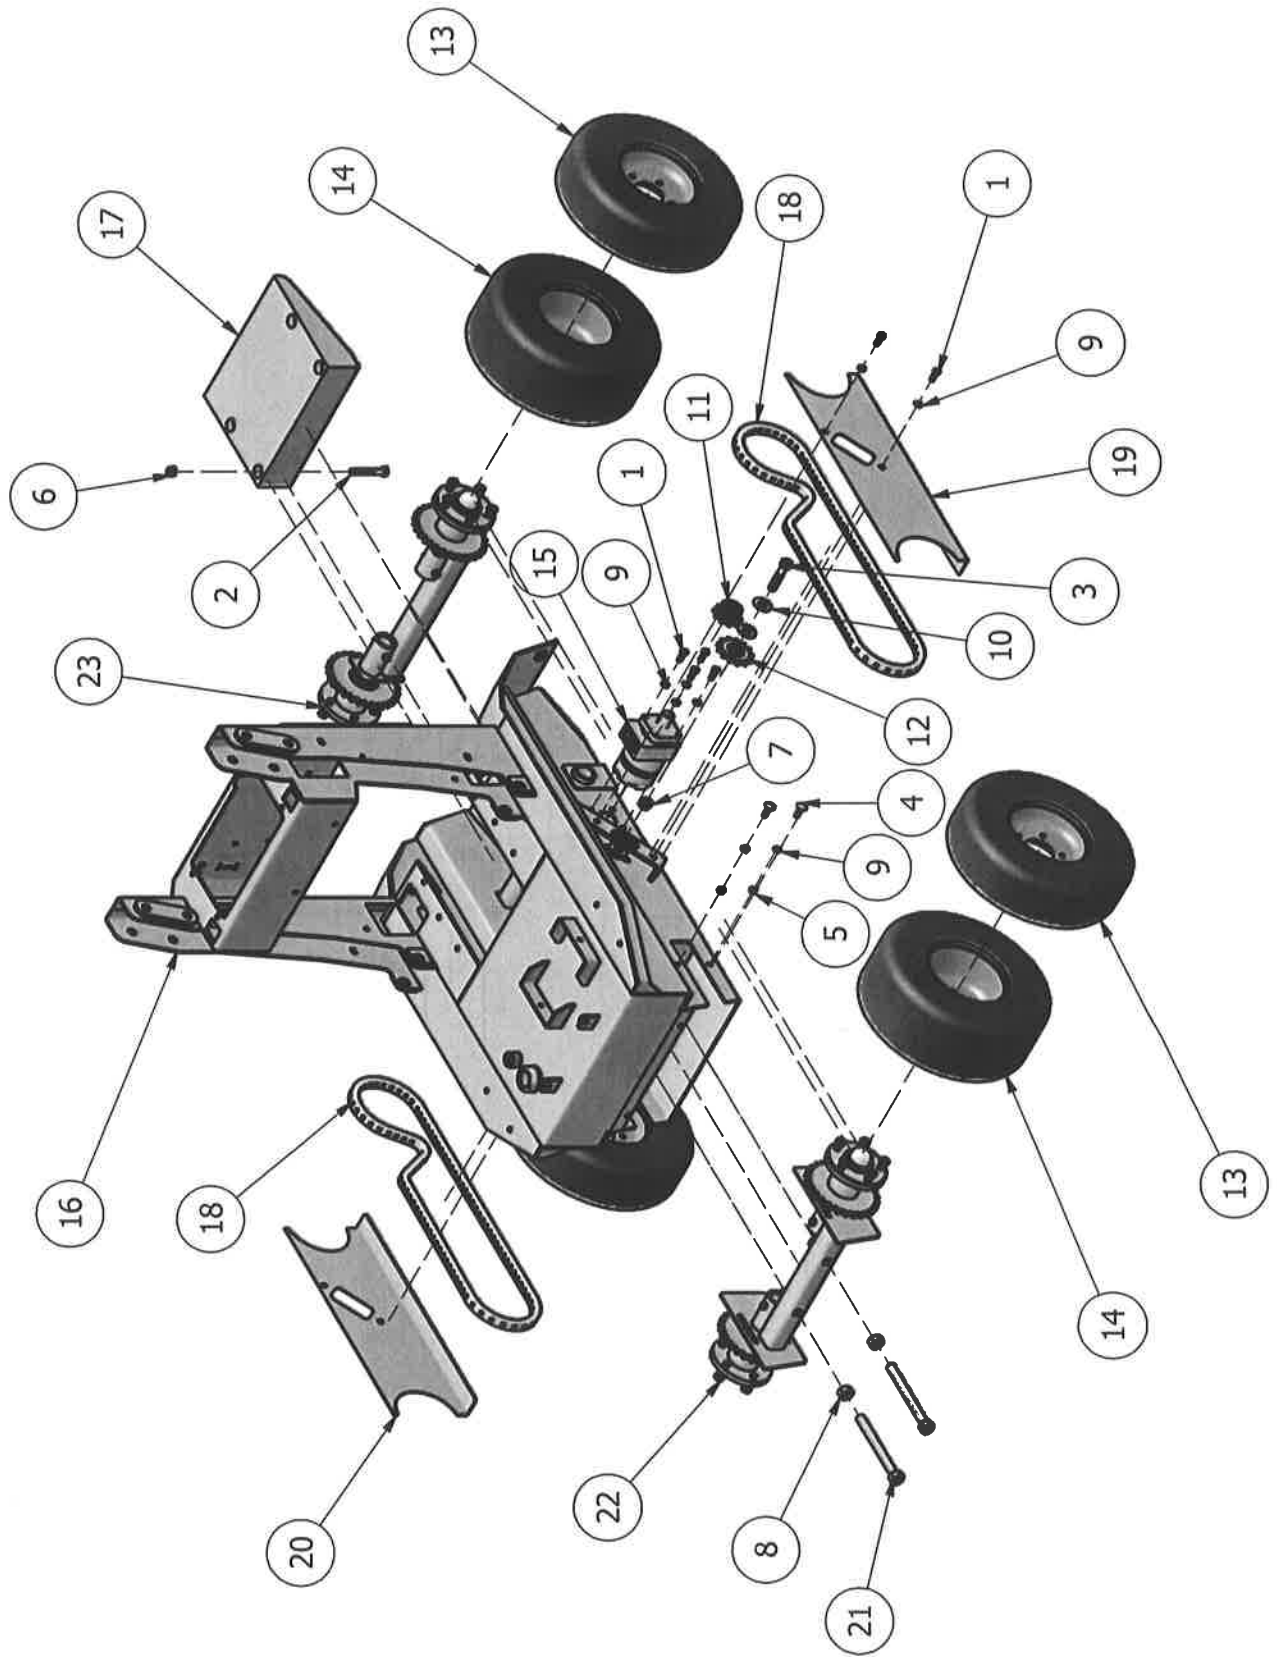

NOTE: The references to right and left used throughout this manual refer to the position when operating the machine, facing forward.

RAMROD ESTATE SERIES PARTS MANUAL INDEX

TITLE	PAGE
Body Assembly.....	1
Parts List – Body Assembly.....	2
Lift & Leveling Arm Assembly.....	3
Parts List – Lift & Leveling Arm Assembly.....	4
Wheel Assembly.....	5
Parts List – Wheel Assembly.....	6
Track Assembly.....	7
Parts List – Track Assembly.....	8
Front Axle Assembly	9
Parts List – Front Axle Assembly	10
Rear Axle Assembly	11
Parts List – Rear Axle Assembly	12
Briggs Engine Assembly	13
Parts List – Engine Assembly	14
Hydraulic Parts Layout.....	15
Parts List – Hydraulic System	16
Parts List – Decals	17

Parts List			
ITEM	QTY	PART NUMBER	DESCRIPTION
1	7	1101954	5/16" X 2" UNC GR. 5 PLATED HEX BOLT
2	4	1102156	3/4" X 4 1/2" UNC GR. 5 PLATED HEX BOLT
3	7	1102521	5/16 UNC HEX LOCK NUT GR.5 PLATED
4	4	1102552	3/4" UNC HEX LOCKNUT GR.5 PLATED
5	2	1102762	0.188 x 2.00" LG COTTER PIN
6	2	1105620	SPRING-QA PIN LOCK
7	2	1231118	PIN - QA - LOCK
8	2	1231120	CAM - PIN PIVOT LOCK
9	1	1232031	31" BUCKET
10	1	1260003	CHASSIS - MAIN
11	1	1260005	LIFT ARM WELDMENT
12	1	1260006	QUICK ATTACH WELDMENT
13	1	1260008	ARM - SELF LEVEL
14	3	1260057B	CYLINDER-BARREL-RL20-8-112C
15	3	1260057S	CYLINDER-SHAFT-RL20-8-112C
16	1	1260088	CYLINDER LINK
17	1	1260102	PIN - CYLINDER-UPPER
18	1	1260103	PIN - CYLINDER-LOWER
19	2	1260104	PIN - QA PIVOT
20	1	1260105	PIN - QA PIVOT-LIFT ARM
21	1	1260106	PIN - QA PIVOT-LEVEL ARM
22	2	1260107	PIN - CYLINDER-UPPER
23	2	1260108	PIN-CYLINDER-LOWER
24	8	1500115	PIN RETAINER