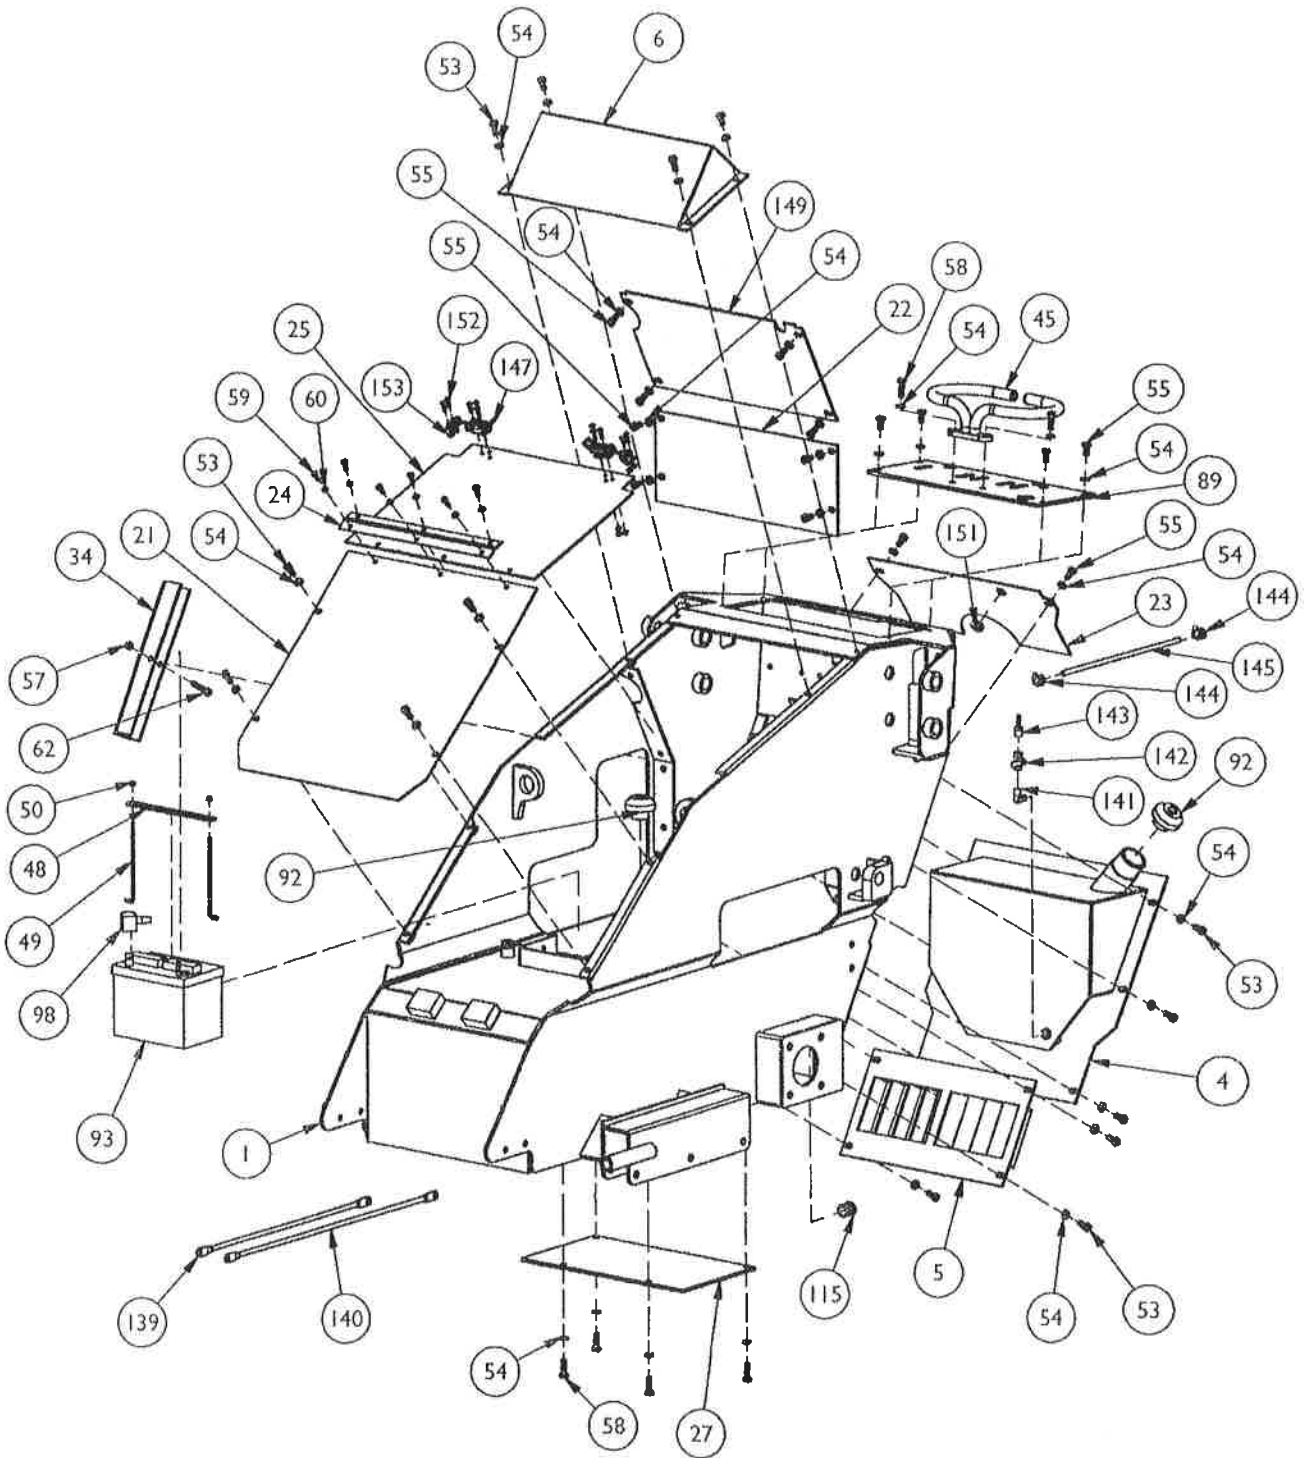

Body Assembly

2-1

Body Assembly

2-2

Item	Part No.	Description	Qty.
1	1265100	WB1500 BODY	1
4	1265030	REAR ENCLOSURE	1
5	1265018	REAR ACCESS WELDMENT	1
6	1265025	TOP COVER - CONTROL	1
21	1265021	FRONT SHROUD COVER	1
22	1265124	HEAT SHROUD - MIDDLE	1
23	1265036	HEAT SHROUD - LOWER	1
24	1265023	HINGE - SHROUD	1
25	1265022	TOP SHROUD COVER	1
27	1265120	BOTTOM ACCESS PANEL	1
34	1265220	LIFT CYLINDER LOCK	1
45	1235083	OPERATOR BAR	1
48	1233158	BATTERY CROSS BAR - LONG	1
49	1230533	BATTERY TIE DOWN BOLT - SHORT	2
50	1102516	1/4" UNC HEX LK. NUT GR.5 PLATED	10
53	1102001	3/8" X 1" UNC GR. 5 PLATED HEX BOLT	24
54	1102590	3/8" SPLIT SPRING LOCK WASHER, PLATED	48
55	1101999	3/8" X 3/4" UNC GR. 5 PLATED HEX BOLT	16
57	1102536	3/8" UNC HEX LK. NUT GR.5 PLATED	13
58	1101998	3/8" X 1 1/4" UNC GR. 5 PLATED HEX BOLT	12
59	1101923	1/4" X 3/4" UNC GR. 5 PLATED HEX BOLT	6
60	1102588	1/4" SPLIT SPRING LOCK WASHER, PLATED	6
62	1102017	3/8" X 2 1/4" UNC GR. 5 PLATED HEX BOLT	1
89	1235048	TOP COVER	1
92	1190064	OIL/FUEL DOMED CAP	2
93	1179130	12V BATTERY	1
98	1234327	BATTERY TERMINAL COVER, RED	1
115	1122921	PLUG, 3/4" NPT	1
139	1265174	BATTERY CABLE, RED, 4GA. X 20" LG.	1
140	1235503	BATTERY CABLE, BLACK, 4GA. X 25" LG.	1
141	1128377	90° ELBOW, 1/4" NPT MALE X 1/4" NPT MALE	1
142	1124711	BALL VALVE, 1/4" NPT FEMALE (2)	1
143	1234712	ADAPTER, 1/4" NPT MALE X 1/4" HOSE BARB	1
144	1123184	GEAR CLAMP, 1/4" TO 3/4", SIZE 4	2
145	1190097	GAS LINE, BULK, 1/4" X 300FT.	1
147	1784300	DRAW LATCH ASSEMBLY	2
149	1265034	PLATE - UPPER HEAT SHROUD	1
151	1178865	GROMMET, 1/2" ID, 1/8" GROOVE WIDTH, 3/4" GROOVE DIA.	1
152	1101943	#10-24 X 3/4" UNC GR. 5 PLATED SCREW	10
153	1102578	#10-24 UNC. HEX NYLOCK NUT GR.5 PLATED	10