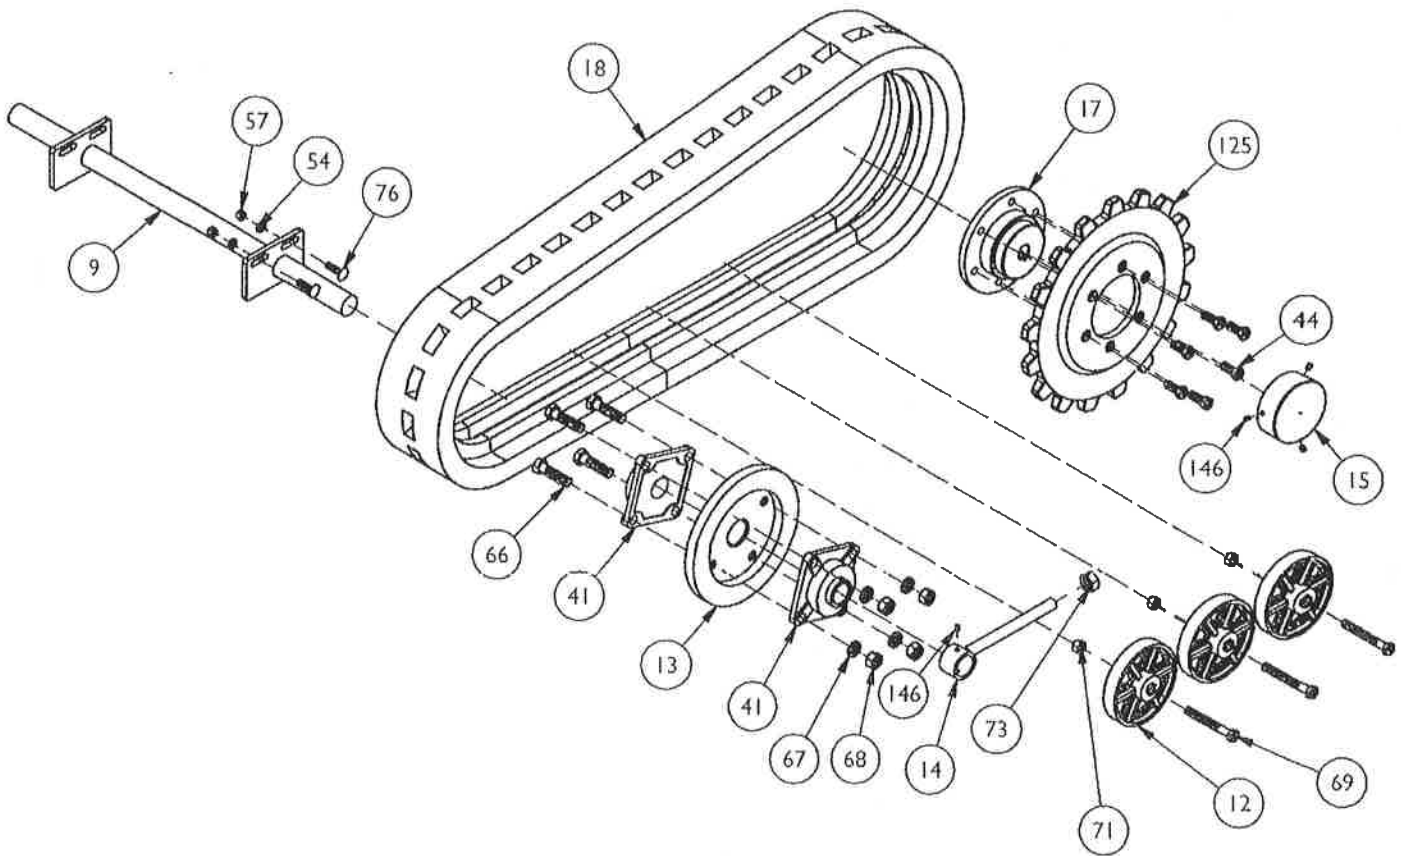

Track Assembly

4-1

Track Assembly

4-2

Item	Part No.	Description	Qty.
9	1265155	1 1/2" AXLE WELDMENT	1
12	1265135	BOGIE WHEEL	6
13	1265163	FRONT IDLER WELDMENT	2
14	1265168	TENSIONER WELDMENT	2
15	1265160	DUST CAP	2
17	1265158	MACHINED DRIVE HUB	2
18	1265020	RUBBER TRACK - 150mm x 72mm x 39	2
41	1117176	1 1/2" FLANGE BEARING UCF208-24	4
44	1102509	WHEEL BOLT - 1/2" X 7/8" UNF, 60° TAPER, PLATED	12
54	1102590	3/8" SPLIT SPRING LOCK WASHER, PLATED	48
57	1102536	3/8" UNC HEX LK. NUT GR.5 PLATED	13
66	1102103	5/8" X 2 1/2" UNC GR. 5 PLATED HEX BOLT	8
67	1102594	5/8" SPLIT SPRING LOCK WASHER, PLATED	8
68	1102540	5/8" UNC HEX NUT GR.5 PLATED	8
69	1102058	1/2" X 4" UNC GR. 5 PLATED HEX BOLT	6
71	1102537	1/2" UNC HEX NYLOCK NUT, GR.5 PLATED	6
73	1102545	3/4" UNC HEX NUT GR.5 PLATED	2
76	1102379	3/8" X 1 1/2" UNC CARRIAGE BOLT GR. 5	4
125	1265175	DRIVE SPROCKET	2
146	1102468	SETSCREW, 1/4" UNC X 3/8" LG., SOCKET HEAD	8