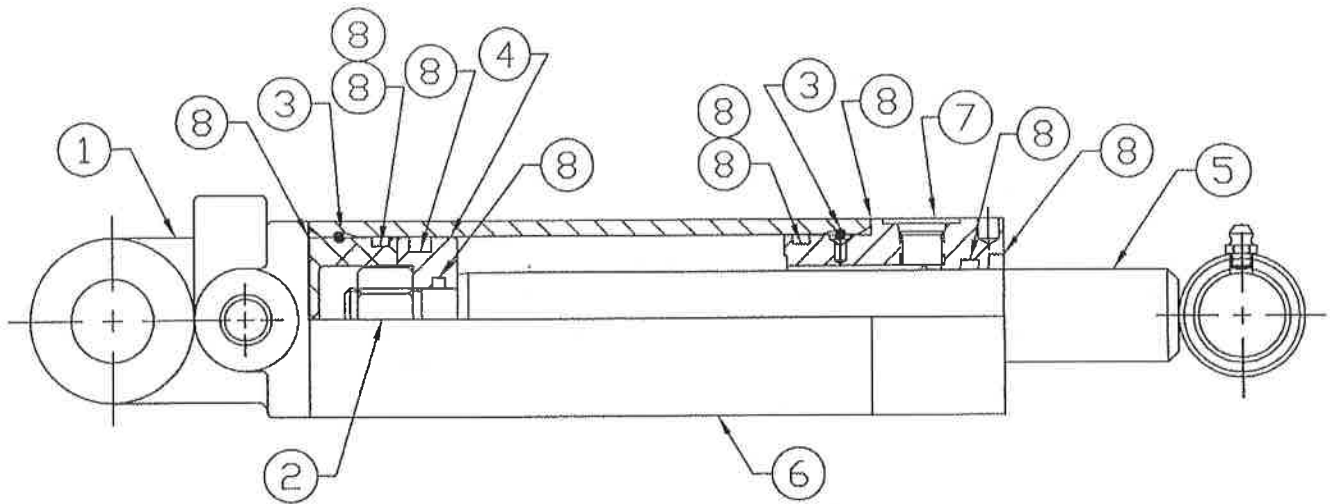

Hydraulic Cylinders

7-2

Item	Part No.	Description	Qty.
1	1127542	BUTT CLEVIS, RAMLOK 2.00"	1
2	1125114	LOCKNUT	1
3	1127546	RETAINING WIRE, 2.00"	2
4	1127550	PISTON, RL-20L-13.5	1
5	1127553	SHAFT, RL-20L-13.5	1
6	1127554	BARREL, RL-20L-13.5	1
7	1127555	CYL. HEAD, RAMLOK 2.00"	1
8	1127558	SEAL, KIT RL-20L-13.5 (LIFT CYLINDER)	1
9	1128406	TILT CYLINDER SEAL KIT	1
10	1125115	BARREL	1
11	1125114	LOCKNUT	1
12	1125113	PISTON	1
13	1125112	SHAFT	1
14	1125111	GLAND	1
15	1122759	GREASE ZERK	1