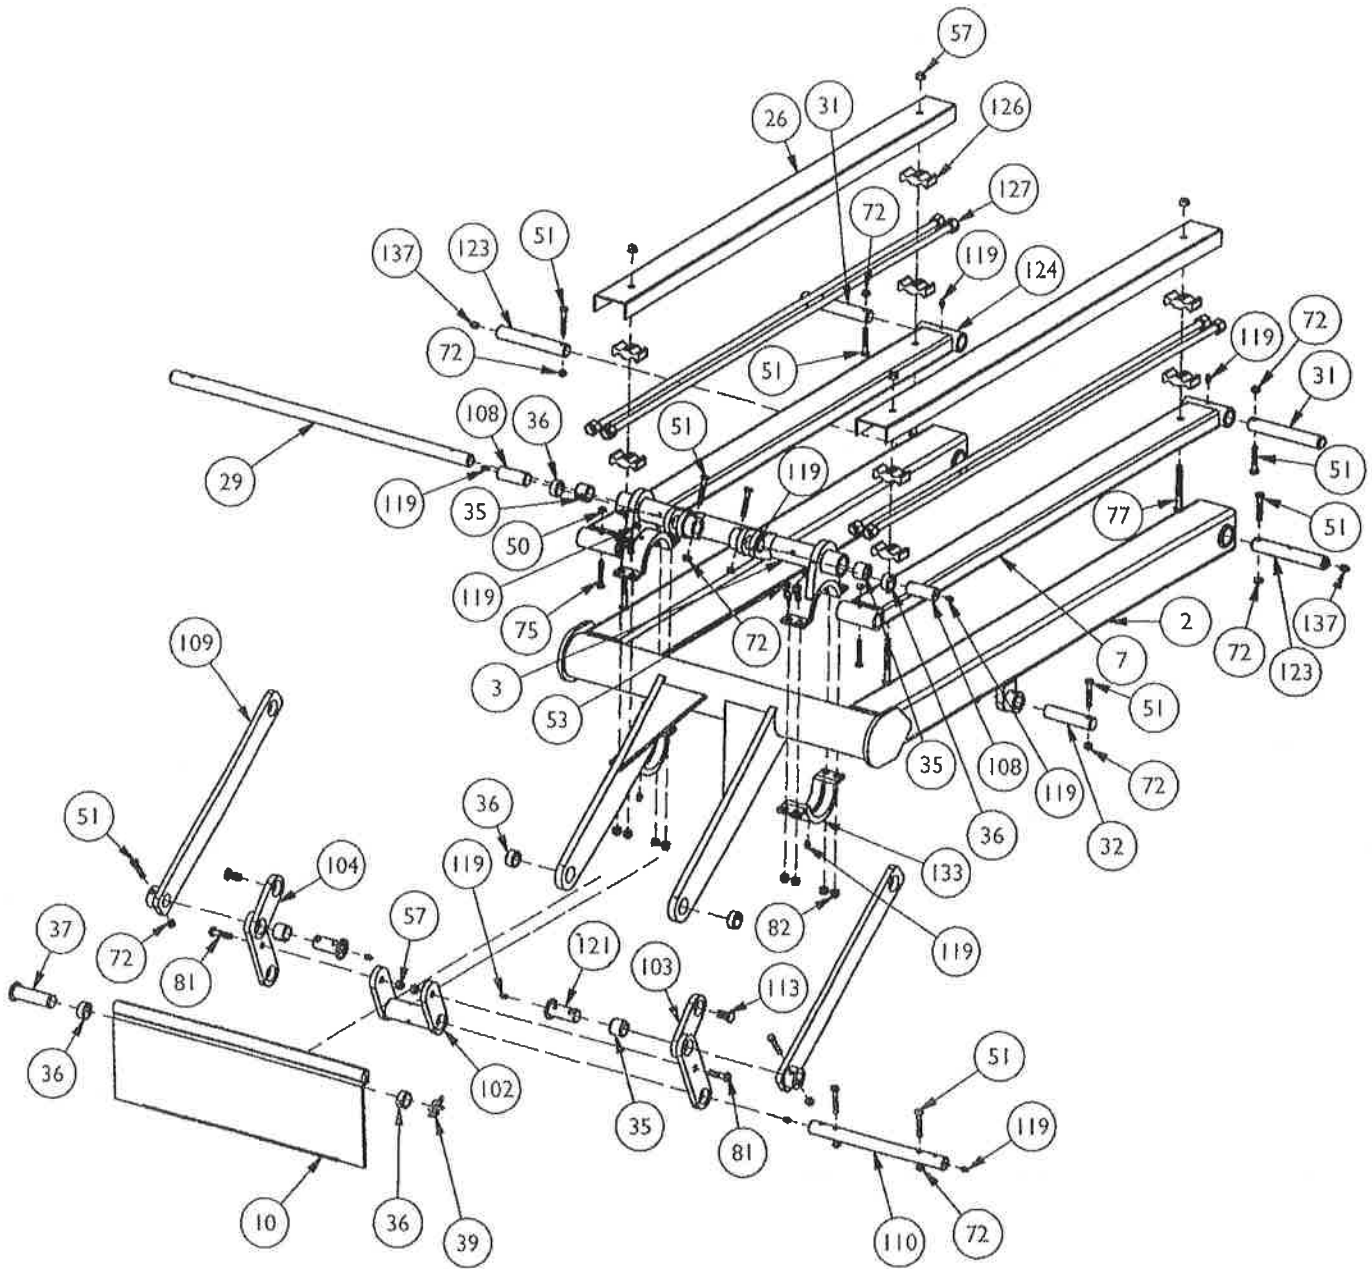

Lift and Leveling Arm Assembly

3-1

Lift and Leveling Arm Assembly

3-2

Item	Part No.	Description	Qty.
2	1265190	LIFT ARM WELDMENT	1
3	1265200	LINKAGE	1
7	1265185	LEVELING ARM WELDMENT - LEFT	1
10	1265205	HD QUICK ATTACH - WALK-BEHIND	1
26	1265032	COVER - LIFT ARM OIL LINES	2
29	1265211	LEVELING LINK SHAFT	1
31	1265215	LIFT PIN - UPPER	2
32	1265217	LIFT CYLINDER ROD PIN	1
35	1115516	SPRING BUSHING 1.000" ID X 1.250" OD X 1.000" LONG	4
36	1115510	SPRING BUSHING 1.000" ID X 1.250" OD X 5/8" LONG	6
37	1265219	TILT CYL. ROD PIN WELDMENT	1
39	1500115	PIN RETAINER	1
50	1102516	1/4" UNC HEX LK. NUT GR.5 PLATED	10
51	1101954	5/16" X 2" UNC GR. 5 PLATED HEX BOLT	11
53	1102001	3/8" X 1" UNC GR. 5 PLATED HEX BOLT	24
57	1102536	3/8" UNC HEX LK. NUT GR.5 PLATED	13
72	1102521	5/16" UNC HEX LK. NUT GR.5 PLATED	15
75	1101928	1/4" X 2" UNC GR. 5 PLATED HEX BOLT	2
77	1102006	3/8" X 3 1/2" UNC GR. 5 PLATED HEX BOLT	4
81	1102002	3/8" X 1 1/2" UNC GR. 5 PLATED HEX BOLT	6
82	1102526	3/8" UNC HEX NYLOCK. NUT GR.5 PLATED	12
102	1231123	CYLINDER SPACER	1
103	1265142	WB LEVELING LINK - LEFT	1
104	1265141	WB LEVELING LINK - RIGHT	1
108	1265140	UPPER LEVELING PIN	2
109	1265138	TILT LEVELING ARM	2
110	1265145	LOWER WB QA PIN	1
113	1231171	CYL. RETAINING BOLT	2
119	1122771	GREASE ZERK, M6 X 1.0	14
121	1265146	LOWER LEVELING PIN WELDMENT	2
123	1265221	LIFT PIN - LOWER	2
124	1265184	LEVELING ARM WELDMENT - RIGHT	1
126	1128376	2-LINE HYD. CLAMP, PLASTIC, STACKABLE	8
127	1128375	1/2" X 48 1/2" HYD. TUBE, #8 JIC FEMALE SWIVEL (2)	4
133	1265213	TILT EYE PIVOT BUSHING	2
137	1122797	GREASE ZERK, 1/8-27 NPT	2