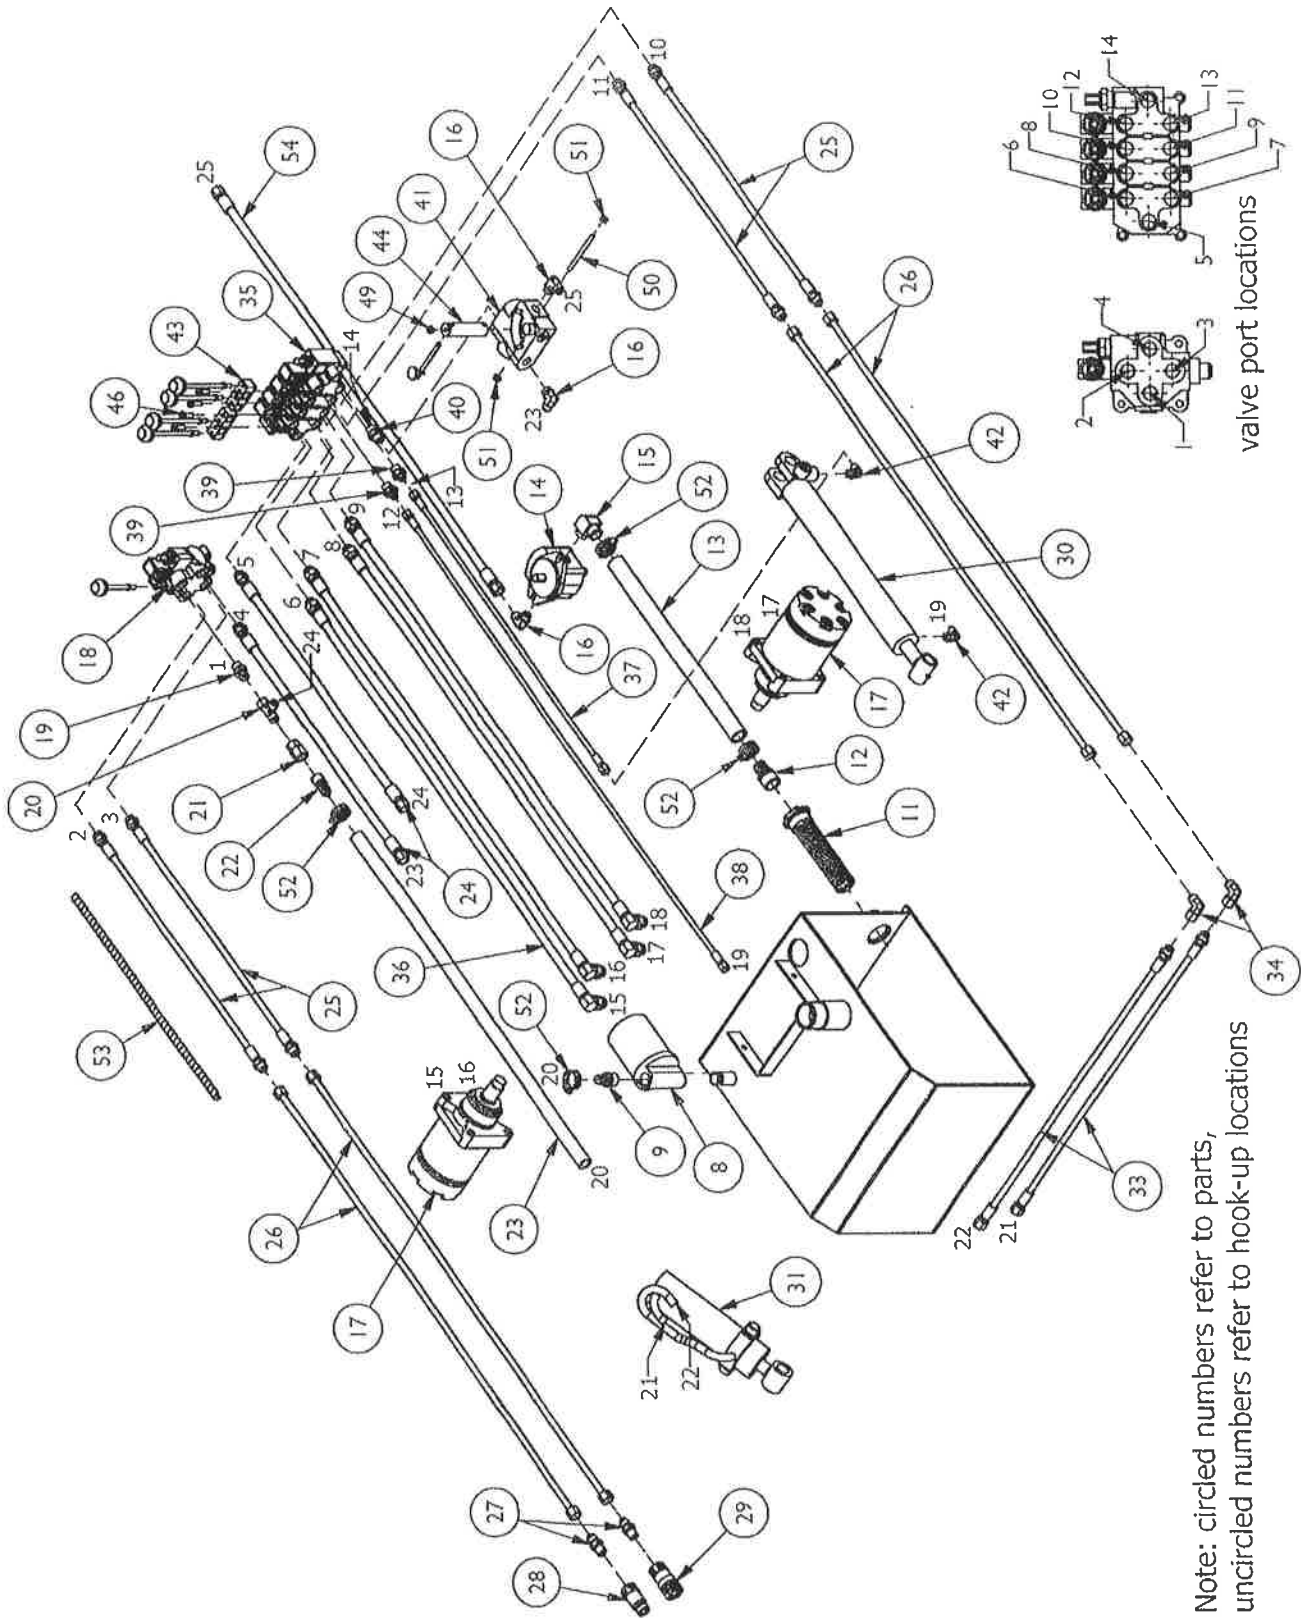

Track Assembly

4-1

Track Assembly

4-2

Item	Part No.	Description	Qty.
9	1265155	1 1/2" AXLE WELDMENT	1
12	1265135	BOGIE WHEEL	6
13	1265163	FRONT IDLER WELDMENT	2
14	1265168	TENSIONER WELDMENT	2
15	1265160	DUST CAP	2
17	1265158	MACHINED DRIVE HUB	2
18	1265020	RUBBER TRACK - 150mm x 72mm x 39	2
41	1117176	1 1/2" FLANGE BEARING UCF208-24	4
44	1102509	WHEEL BOLT - 1/2" X 7/8" UNF, 60° TAPER, PLATED	12
54	1102590	3/8" SPLIT SPRING LOCK WASHER, PLATED	48
57	1102536	3/8" UNC HEX LK. NUT GR.5 PLATED	13
66	1102103	5/8" X 2 1/2" UNC GR. 5 PLATED HEX BOLT	8
67	1102594	5/8" SPLIT SPRING LOCK WASHER, PLATED	8
68	1102540	5/8" UNC HEX NUT GR.5 PLATED	8
69	1102058	1/2" X 4" UNC GR. 5 PLATED HEX BOLT	6
71	1102537	1/2" UNC HEX NYLOCK NUT, GR.5 PLATED	6
73	1102545	3/4" UNC HEX NUT GR.5 PLATED	2
76	1102379	3/8" X 1 1/2" UNC CARRIAGE BOLT GR. 5	4
125	1265175	DRIVE SPROCKET	2
146	1102468	SETSCREW, 1/4" UNC X 3/8" LG., SOCKET HEAD	8