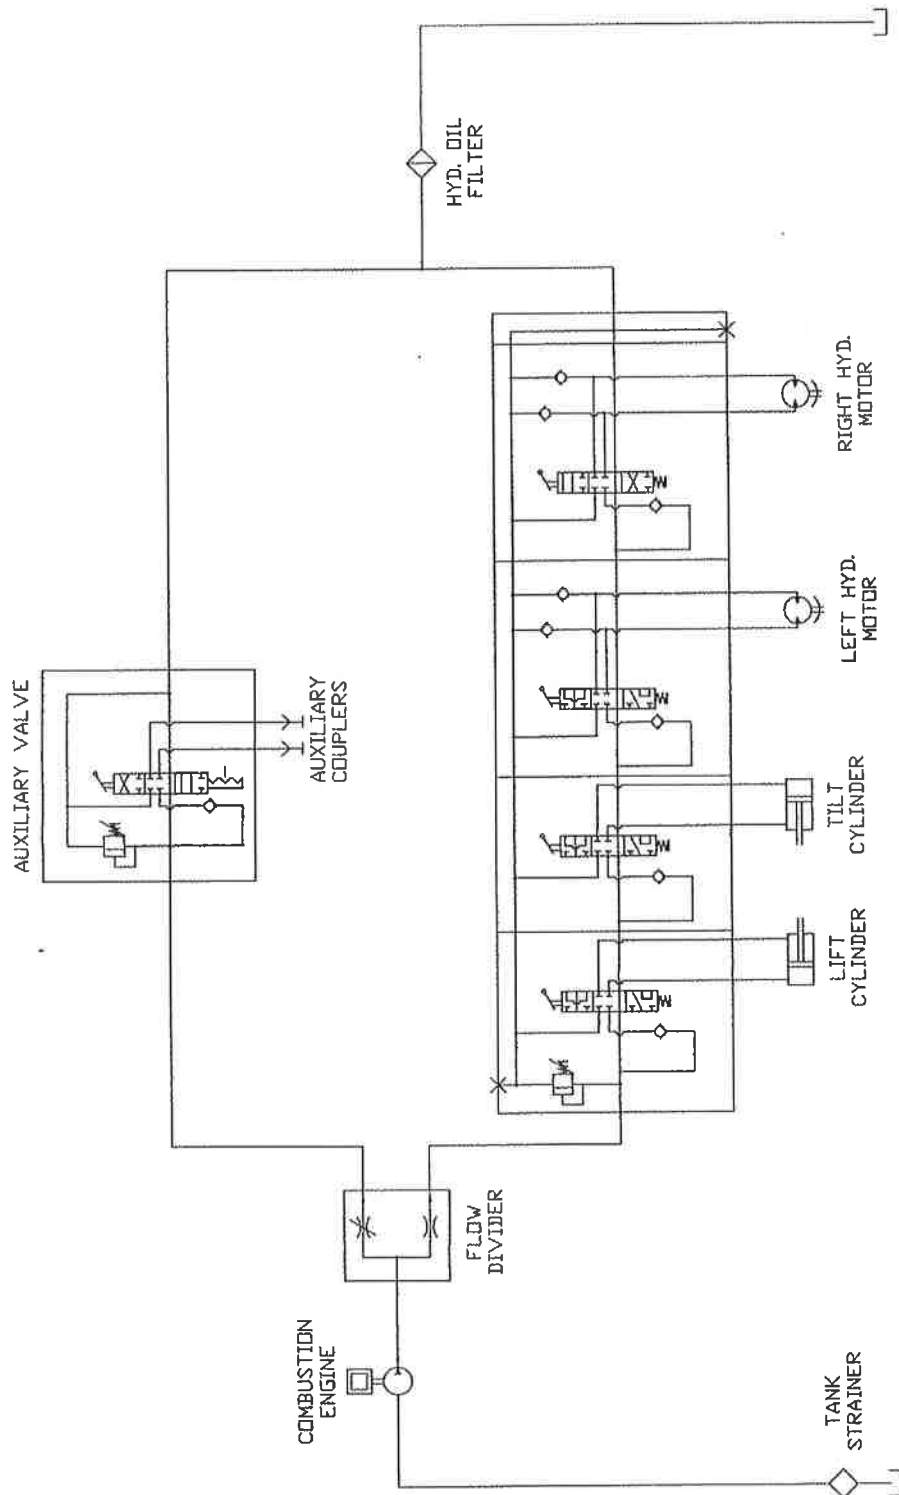

Track Assembly

4-1

Track Assembly

4-2

Item	Part No.	Description	Qty.
9	1265155	1 1/2" AXLE WELDMENT	1
12	1265135	BOGIE WHEEL	6
13	1265163	FRONT IDLER WELDMENT	2
14	1265168	TENSIONER WELDMENT	2
15	1265160	DUST CAP	2
17	1265158	MACHINED DRIVE HUB	2
18	1265020	RUBBER TRACK - 150mm x 72mm x 39	2
41	1117176	1 1/2" FLANGE BEARING UCF208-24	4
44	1102509	WHEEL BOLT - 1/2" X 7/8" UNF, 60° TAPER, PLATED	12
54	1102590	3/8" SPLIT SPRING LOCK WASHER, PLATED	48
57	1102536	3/8" UNC HEX LK. NUT GR.5 PLATED	13
66	1102103	5/8" X 2 1/2" UNC GR. 5 PLATED HEX BOLT	8
67	1102594	5/8" SPLIT SPRING LOCK WASHER, PLATED	8
68	1102540	5/8" UNC HEX NUT GR.5 PLATED	8
69	1102058	1/2" X 4" UNC GR. 5 PLATED HEX BOLT	6
71	1102537	1/2" UNC HEX NYLOCK NUT, GR.5 PLATED	6
73	1102545	3/4" UNC HEX NUT GR.5 PLATED	2
76	1102379	3/8" X 1 1/2" UNC CARRIAGE BOLT GR. 5	4
125	1265175	DRIVE SPROCKET	2
146	1102468	SETSCREW, 1/4" UNC X 3/8" LG., SOCKET HEAD	8