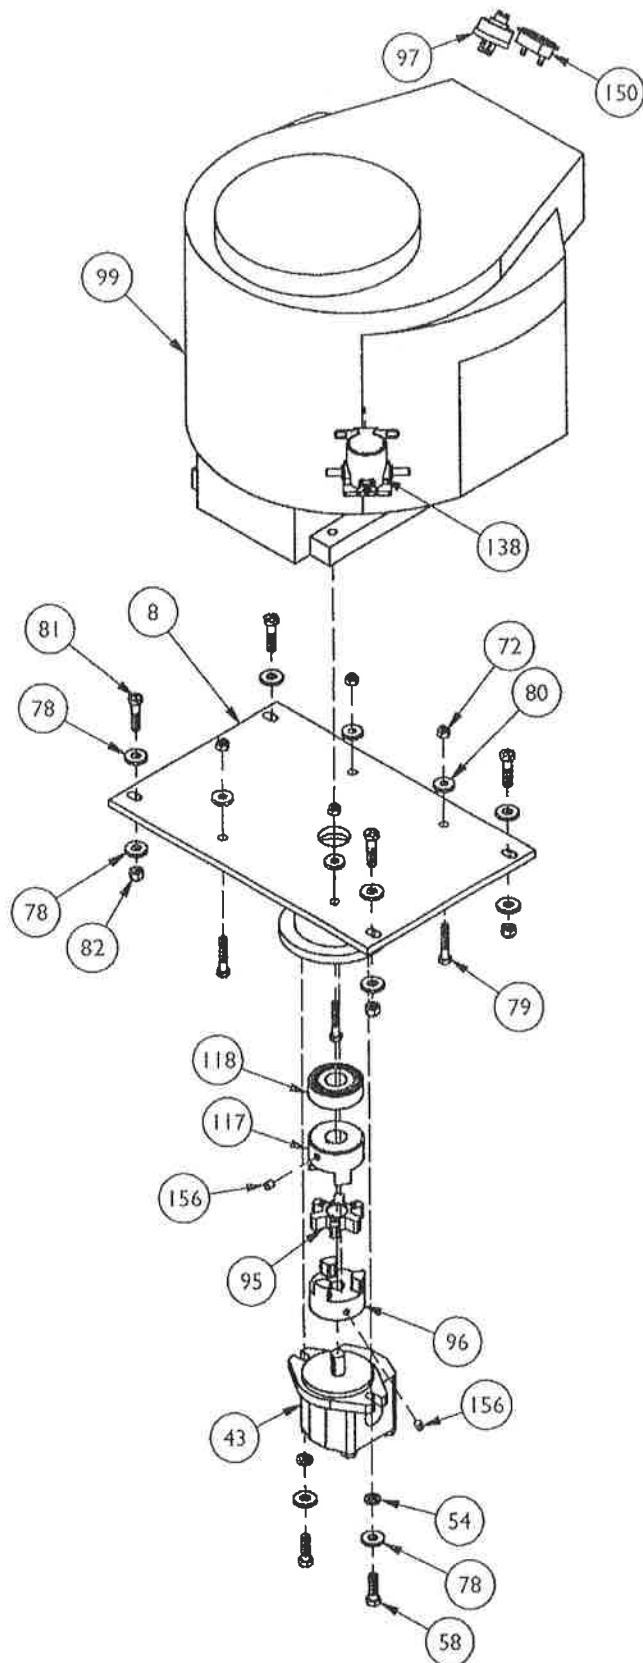

23hp Kawasaki Engine (FH680V)

8-2

Item	Part No.	Description	Qty.
8	1265130	ENGINE MOUNT WELDMENT	1
43	1179325	GEAR PUMP, 11cc	1
54	1102590	3/8" SPLIT SPRING LOCK WASHER, PLATED	48
58	1101998	3/8" X 1 1/4" UNC GR. 5 PLATED HEX BOLT	12
72	1102521	5/16" UNC HEX LK. NUT GR.5 PLATED	15
78	1102609	3/8" FLAT WASHER, PLATED	10
79	1101953	5/16" X 1 3/4" UNC GR. 5 PLATED HEX BOLT	7
80	1102608	5/16" FLAT WASHER, PLATED	4
81	1102002	3/8" X 1 1/2" UNC GR. 5 PLATED HEX BOLT	6
82	1102526	3/8" UNC HEX NYLOCK. NUT GR.5 PLATED	12
95	1117183	MARTIN HYTREL SPIDER COUPLING	1
96	1117180	HALF LOVEJOY COUPLING, L099 X 5/8", 5/32" KEYED	1
97	1190062	KEYSWITCH , INDAK 3Z463A	1
99	1190109	KAWASAKI FH680V 23HP AIR COOLED ENGINE	1
117	1117083	HALF LOVEJOY COUPLING, L099 X 1", KEYED	1
118	1128347	BEARING, PPP-R16-2RS	1
138	1235514	STARTER SOLENOID, KAWASAKI FH680V	1
150	1234533	TACH/HOURMETER	1
156	1102470	SETSCREW, 5/16" UNC X 3/8" LG., SOCKET HEAD	2
NOT SHOWN	1190012	CHOKE CABLE ASSEMBLY	1
NOT SHOWN	1190013	THROTTLE CABLE ASSEMBLY	1
NOT SHOWN	1117194	OIL DRAIN VALVE	1
NOT SHOWN	1231563	HEATER HOSE, 1/2" ID	2ft.
NOT SHOWN	1190117	WIRING HARNESS, WB1500, KAWASAKI FH680V	1