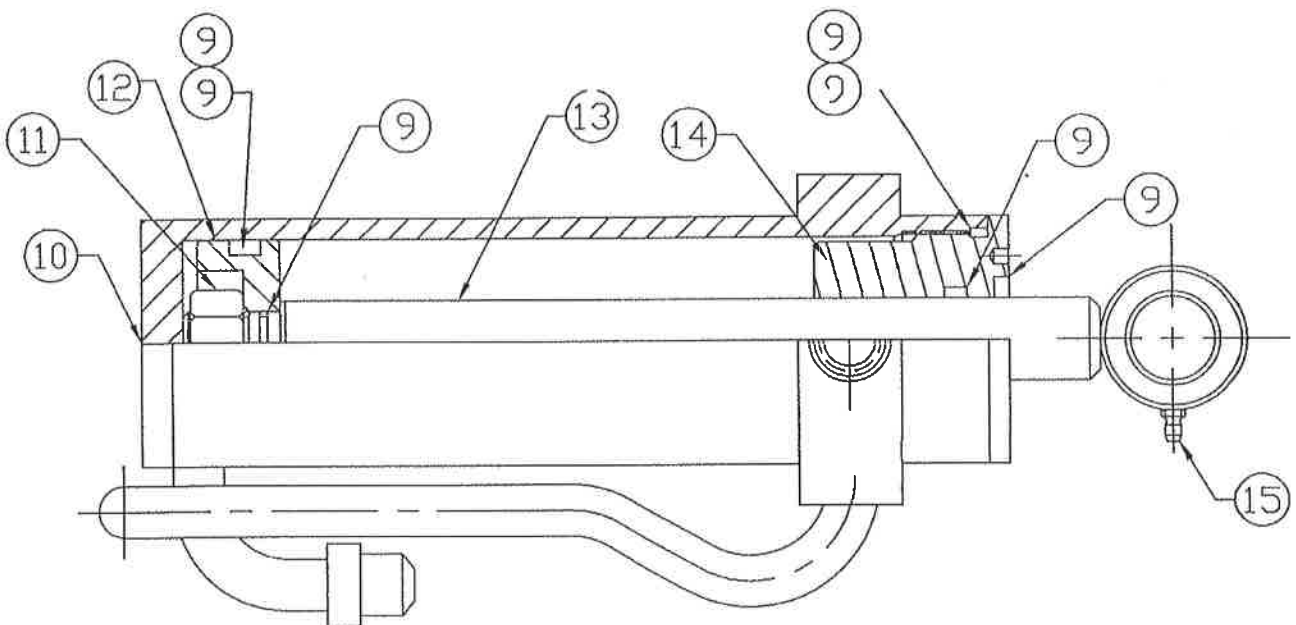

Hydraulic Cylinders

7-2

Item	Part No.	Description	Qty.
1	1127542	BUTT CLEVIS, RAMLOK 2.00"	1
2	1125114	LOCKNUT	1
3	1127546	RETAINING WIRE, 2.00"	2
4	1127550	PISTON, RL-20L-13.5	1
5	1127553	SHAFT, RL-20L-13.5	1
6	1127554	BARREL, RL-20L-13.5	1
7	1127555	CYL. HEAD, RAMLOK 2.00"	1
8	1127558	SEAL, KIT RL-20L-13.5 (LIFT CYLINDER)	1
9	1128406	TILT CYLINDER SEAL KIT	1
10	1125115	BARREL	1
11	1125114	LOCKNUT	1
12	1125113	PISTON	1
13	1125112	SHAFT	1
14	1125111	GLAND	1
15	1122759	GREASE ZERK	1